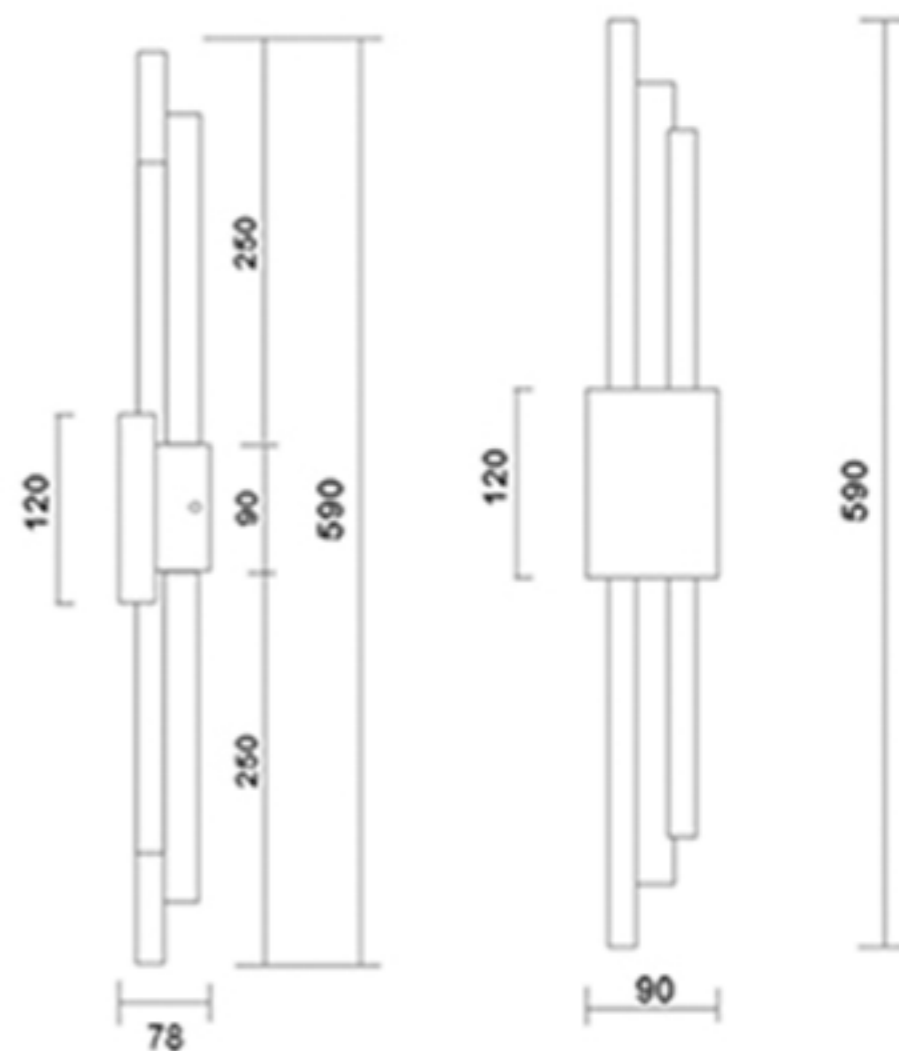

## Specification of installation

In order to ensure safety use, please notice the following items:

- Read and understand the whole Specification.
- Suitable for the use of 220-240V and 50-60Hz.
- Must be installed on the fixed places and be checked annually
- Please wear gloves as installment and avoid rot on the surface of plaetng.
- Please tum off the lighting source by soft cloth as cleaning prohibited to use of rotted detergent.
- Please connect with the local sales service center when there are any abnormality.

## CEILING PAN SIZE

## FIXTURE SIZE

Product coding: CARTA AP6W LED