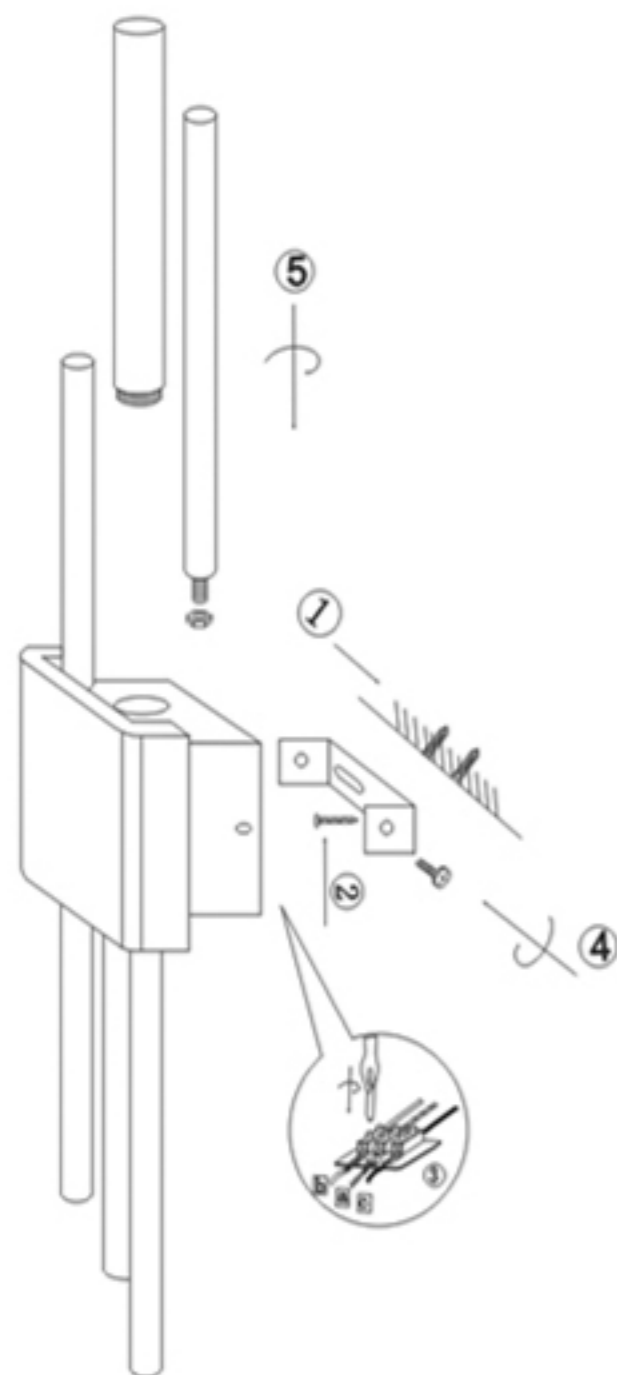

## Specification of installation

In order to ensure safety use, please notice the following items:

- Read and understand the whole Specification.
- Suitable for the use of 220-240V and 50-60Hz.
- Must be installed on the fixed places and be checked annually
- Please wear gloves as installment and avoid rot on the surface of plaetng.
- Please tum off the lighting source by soft cloth as cleaning prohibited to use of rotted detergent.
- Please connect with the local sales service center when there are any abnormality.

## CEILING PAN SIZE

## FIXTURE SIZE

Product coding: CARTA AP6W LED