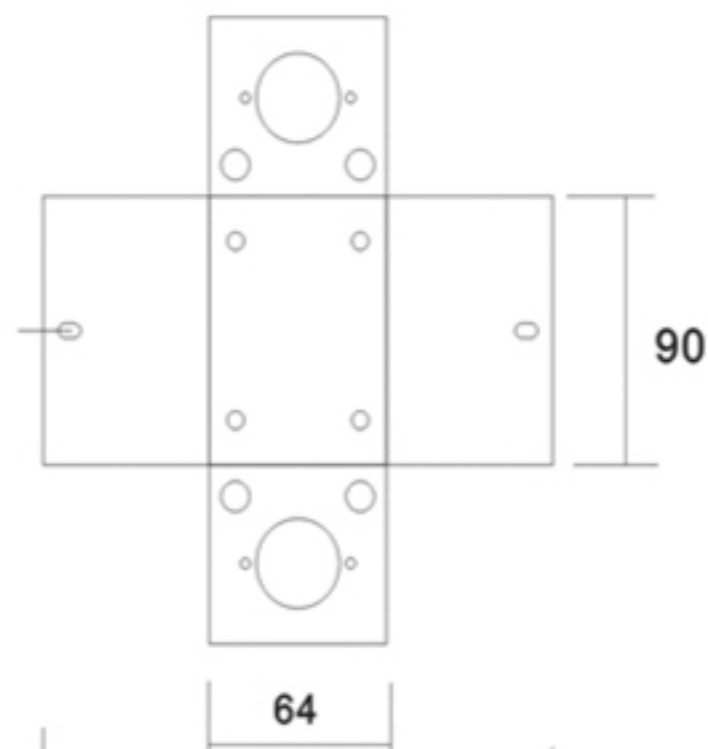

## Specification of installation

In order to ensure safety use, please notice the following items:

- Read and understand the whole Specification.
- Suitable for the use of 220-240V and 50-60Hz.
- Must be installed on the fixed places and be checked annually
- Please wear gloves as installment and avoid rot on the surface of plaetng.
- Please tum off the lighting source by soft cloth as cleaning prohibited to use of rotted detergent.
- Please connect with the local sales service center when there are any abnormality.

## CEILING PAN SIZE

## FIXTURE SIZE

Product coding: CARTA AP6W LED