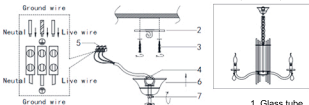

## Specification of installation

In order to ensure safety use, please notice the following items:

- Read and understand the whole Specification.
- Suitable for the use of 220-240V and 50-60Hz.
- Must be installed on the fixed places and be checked annually
- Please wear gloves as instalment and avoid rot on the surface of plating.
- **Please turn off** the lighting source by soft cloth as cleaning prohibited to use of rotted detergent.
- Please connect with the local sales service center when there are any abnormality.

Live wire-Brown  
Neutral-Blue  
Ground wire-Yellow/Green

1. Glass tube
2. Mounting
3. Screw
4. Ring
5. Terminal
6. Canopy
7. Screw
8. E14 bulb
9. Iron bar and glass rod

(14#\*1+63#\*1)\*6

14#\*6pcs  10 Crystal