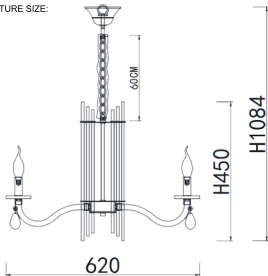

Live wire-Brown  
Neutral-Blue  
Ground wire-Yellow/Green

1. Glass tube
2. Mounting
3. Screw
4. Ring
5. Terminal
6. Canopy
7. Screw
8. E14 bulb
9. Iron bar and glass rod

(14#\*1+63#\*1)\*6

14#\*6pcs  10 Crystal

63#\*6pcs  11 Crystal

CEILING PAN SIZE:

FIXTURE SIZE:

Product coding: AURELIO SP6