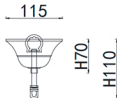

Live wire-Brown  
Neutral-Blue  
Ground wire-Yellow/Green

1. Glass tube
2. Mounting
3. Screw
4. Ring
5. Terminal
6. Canopy
7. Screw
8. E14 bulb
9. Iron bar and glass rod

(14#\*1+63#\*1)\*6

14#\*6pcs  10 Crystal

63#\*6pcs  11 Crystal

CEILING PAN SIZE:

FIXTURE SIZE:

Product coding: AURELIO SP6