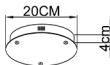

Live wire-Brown
Neutral-Ligt Grey
Ground wire-Yellow

BASE SIZE:

FIXTURE SIZE

Product coding: FORTUNA SP123W LED D600+800