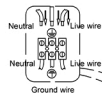

ENGLISH IP20

Specification of installation

In order to ensure safety use, please notice the following items:

- Read and understand the whole Specification.
- Suitable for the use of 220-240V and 50-60Hz.
- Must be installed on the fixed places and be checked annually
- Please wear gloves as instalment and avoid rot on the surface of plating.
- **Please turn off** the lighting source by soft cloth as cleaning prohibited to use of rotted detergent.
- Please connect with the local sales service center when there are any abnormality.

Live wire-Brown
Neutral-Ligt Grey
Ground wire-Yellow

BASE SIZE:

FIXTURE SIZE

Product coding: FORTUNA SP123W LED D600+800