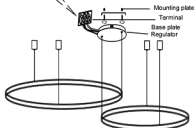

ENGLISH IP20

Specification of installation

In order to ensure safety use, please notice the following items:

- Read and understand the whole Specification.
- Suitable for the use of 220-240V and 50-60Hz.
- Must be installed on the fixed places and be checked annually
- Please wear gloves as instalment and avoid rot on the surface of plating.
- **Please turn off** the lighting source by soft cloth as cleaning prohibited to use of rotted detergent.
- Please connect with the local sales service center when there are any abnormality.

Live wire-Brown
Neutral-Ligt Grey
Ground wire-Yellow

BASE SIZE:

FIXTURE SIZE

Product coding: FORTUNA SP123W LED D600+800