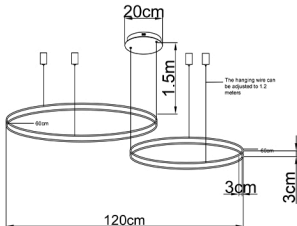

ENGLISH IP20

Specification of installation

In order to ensure safety use, please notice the following items:

- Read and understand the whole Specification.
- Suitable for the use of 220-240V and 50-60Hz.
- Must be installed on the fixed places and be checked annually
- Please wear gloves as instalment and avoid rot on the surface of plating.
- **Please turn off** the lighting source by soft cloth as cleaning prohibited to use of rotted detergent.
- Please connect with the local sales service center when there are any abnormality.

Live wire-Brown
Neutral-Ligt Grey
Ground wire-Yellow

BASE SIZE:

FIXTURE SIZE

Product coding: FORTUNA SP123W LED D600+800