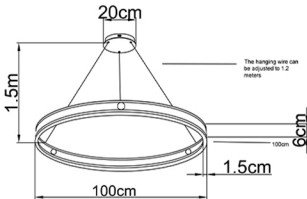

ENGLISH IP20

Specification of installation

In order to ensure safety use, please notice the following items:

- Read and understand the whole Specification.
- Suitable for the use of 220-240V and 50-60Hz.
- Must be installed on the fixed places and be checked annually
- Please wear gloves as instalment and avoid rot on the surface of plating.
- **Please turn off** the lighting source by soft cloth as cleaning prohibited to use of rotted detergent.
- Please connect with the local sales service center when there are any abnormality.

Live wire-Brown
Neutral-Ligt Grey
Ground wire-Yellow

BASE SIZE:

FIXTURE SIZE

Product coding: FERNANDO SP88W LED D1000