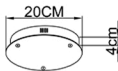

ENGLISH IP20

Specification of installation

In order to ensure safety use, please notice the following items:

- Read and understand the whole Specification.
- Suitable for the use of 220-240V and 50-60Hz.
- Must be installed on the fixed places and be checked annually
- Please wear gloves as instalment and avoid rot on the surface of plating.
- **Please turn off** the lighting source by soft cloth as cleaning prohibited to use of rotted detergent.
- Please connect with the local sales service center when there are any abnormality.

Live wire-Brown
Neutral-Ligt Grey
Ground wire-Yellow

BASE SIZE:

FIXTURE SIZE

Product coding: FERNANDO SP88W LED D1000