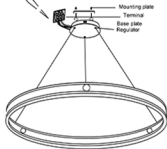

ENGLISH IP20

Specification of installation

In order to ensure safety use, please notice the following items:

- Read and understand the whole Specification.
- Suitable for the use of 220-240V and 50-60Hz.
- Must be installed on the fixed places and be checked annually
- Please wear gloves as instalment and avoid rot on the surface of plating.
- **Please turn off** the lighting source by soft cloth as cleaning prohibited to use of rotted detergent.
- Please connect with the local sales service center when there are any abnormality.

Live wire-Brown
Neutral-Ligt Grey
Ground wire-Yellow

BASE SIZE:

FIXTURE SIZE

Product coding: FERNANDO SP88W LED D1000