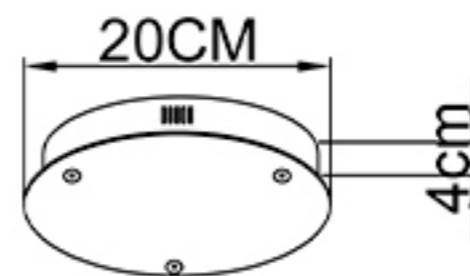

## Specification of installation

In order to ensure safety use, please notice the following items:

- Read and understand the whole Specification.
- Suitable for the use of 220-240V and 50-60Hz.
- Must be installed on the fixed places and be checked annually
- Please wear gloves as installment and avoid rot on the surface of plating.
- Please turn off the lighting source by soft cloth as cleaning prohibited to use of rotten detergent.
- Please connect with the local sales service center when there are any abnormality.

## BASE SIZE:

## FITTURE SIZE

Product coding: FERNANDO SP123W LED