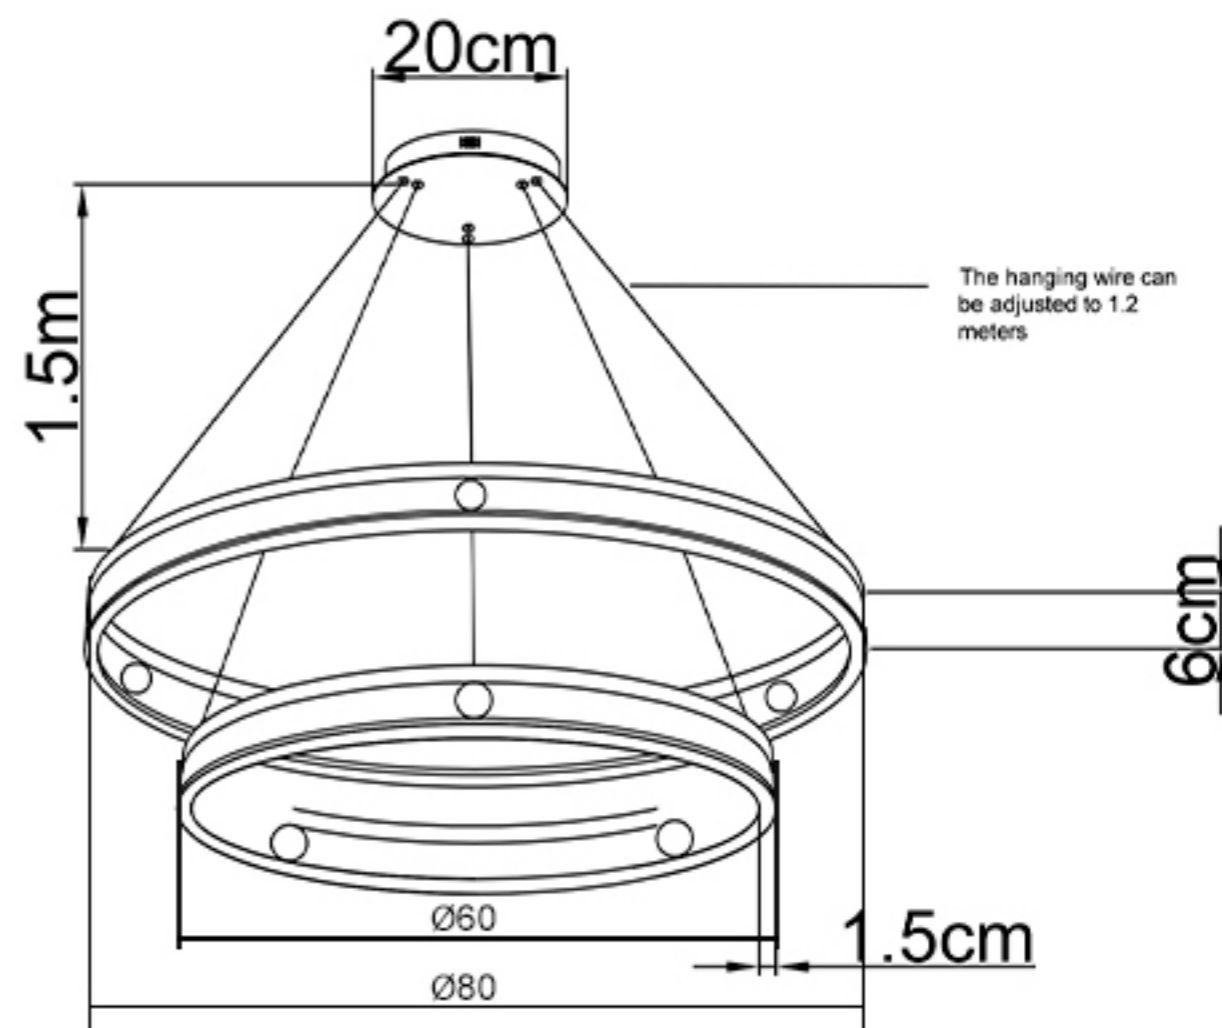

## BASE SIZE:

## FITTURE SIZE

Product coding: FERNANDO SP123W LED