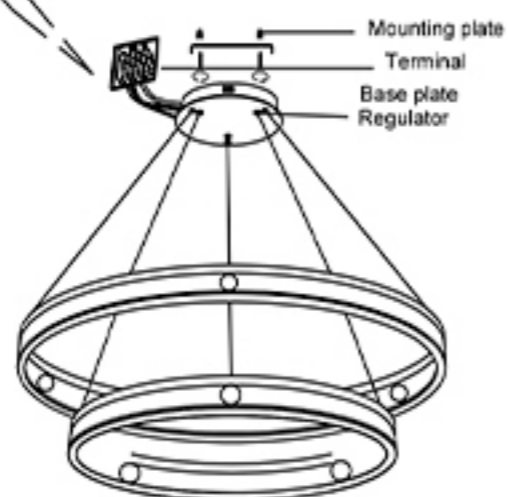

## Specification of installation

In order to ensure safety use, please notice the following items:

- Read and understand the whole Specification.
- Suitable for the use of 220-240V and 50-60Hz.
- Must be installed on the fixed places and be checked annually
- Please wear gloves as installment and avoid rot on the surface of plating.
- Please turn off the lighting source by soft cloth as cleaning prohibited to use of rotten detergent.
- Please connect with the local sales service center when there are any abnormality.

Live wire-Brown  
Neutral-Light Grey  
Ground wire-Yellow

## BASE SIZE:

## FITTURE SIZE

Product coding: FERNANDO SP123W LED