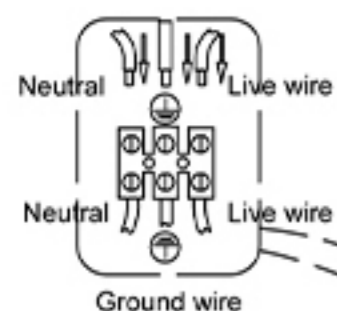

## Specification of installation

In order to ensure safety use, please notice the following items:

- Read and understand the whole Specification.
- Suitable for the use of 220-240V and 50-60Hz.
- Must be installed on the fixed places and be checked annually
- Please wear gloves as installment and avoid rot on the surface of plating.
- Please turn off the lighting source by soft cloth as cleaning prohibited to use of rotten detergent.
- Please connect with the local sales service center when there are any abnormality.

Live wire-Brown  
Neutral-Light Grey  
Ground wire-Yellow

## BASE SIZE: