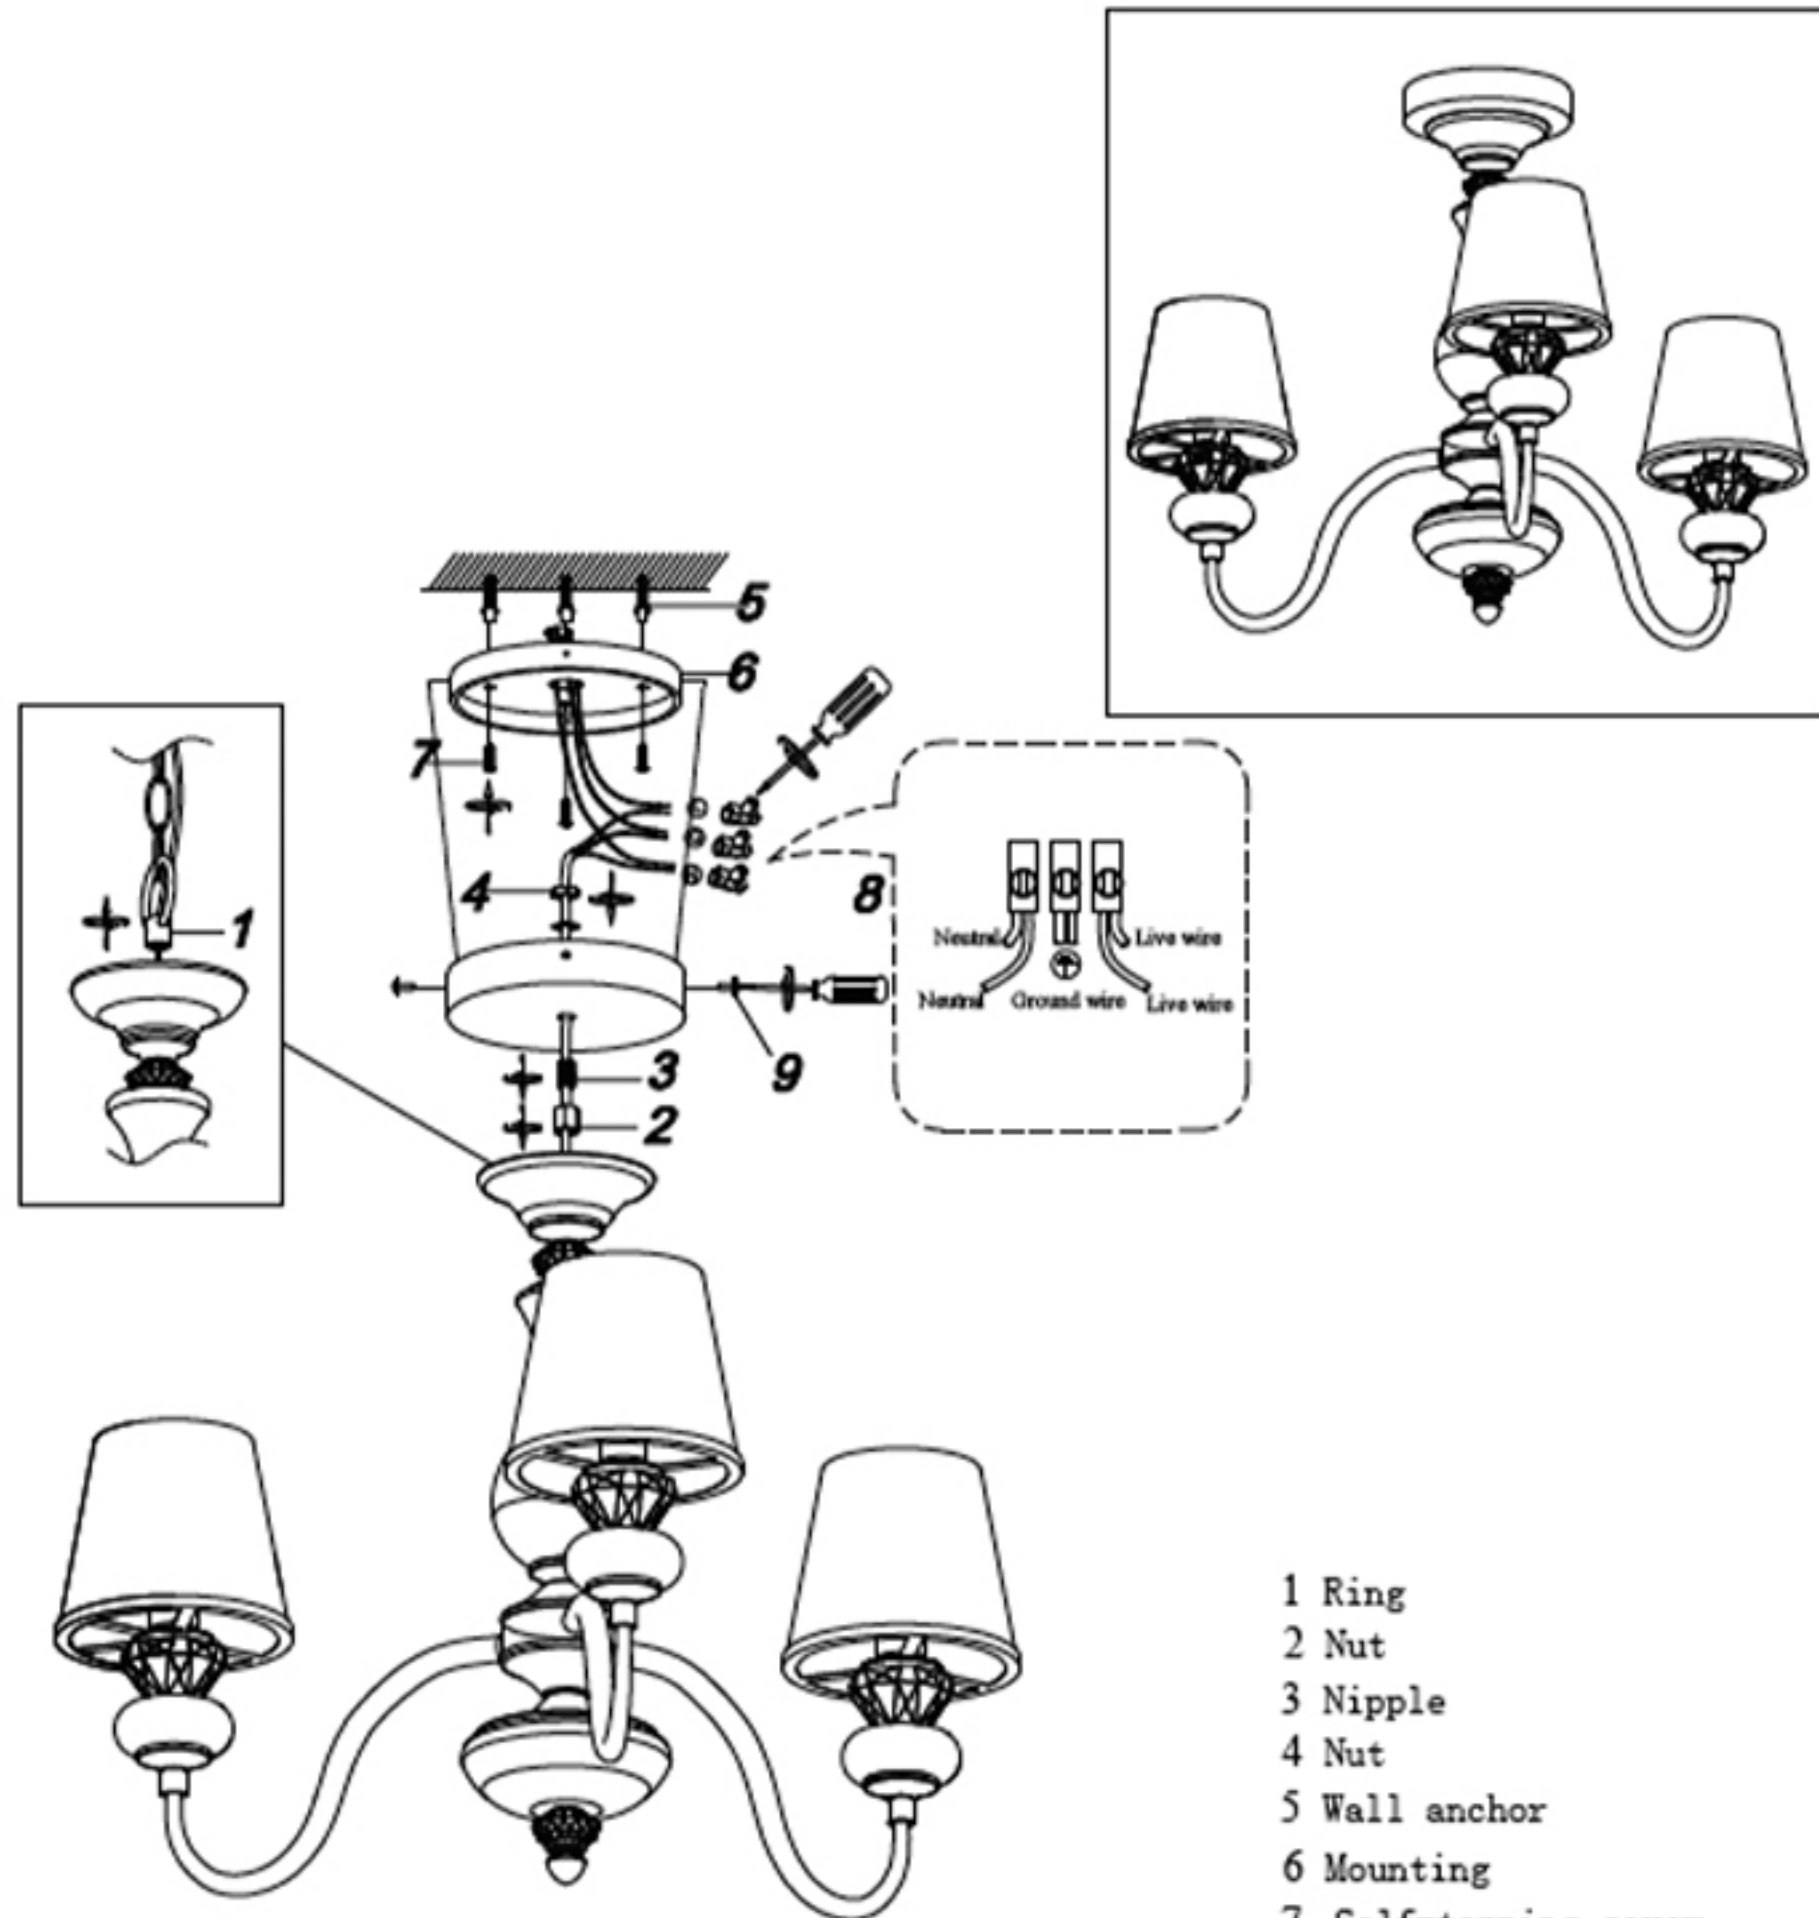

- 1 Nut
- 2 Wiring cup
- 3 Cover
- 4 Wall anchor
- 5 Mounting
- 6 Self-tapping screw
- 7 Terminal
- 8 Ring
- 9 Canopy
- 10 Screw
- 11 Glass shade
- 12 Lamp cup
- 13 Socket ring
- 14 E14 bulb

Lamp: E14 40W\*3 PCS

## BASE SIZE:

## FIXTURE SIZE:

- 1 Ring
- 2 Nut
- 3 Nipple
- 4 Nut
- 5 Wall anchor
- 6 Mounting
- 7 Self-tapping screw
- 8 Terminal
- 9 Screw

Lamp: E14 40W\*3 PCS

Наименование товара: BETIS\_SP-PL3