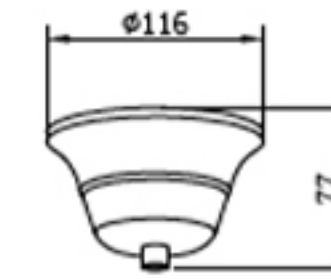

- 1 Nut
- 2 Wiring cup
- 3 Cover
- 4 Wall anchor
- 5 Mounting
- 6 Self-tapping screw
- 7 Terminal
- 8 Ring
- 9 Canopy
- 10 Screw
- 11 Glass shade
- 12 Lamp cup
- 13 Socket ring
- 14 E14 bulb

Lamp: E14 40W\*3 PCS

## FIXTURE SIZE: