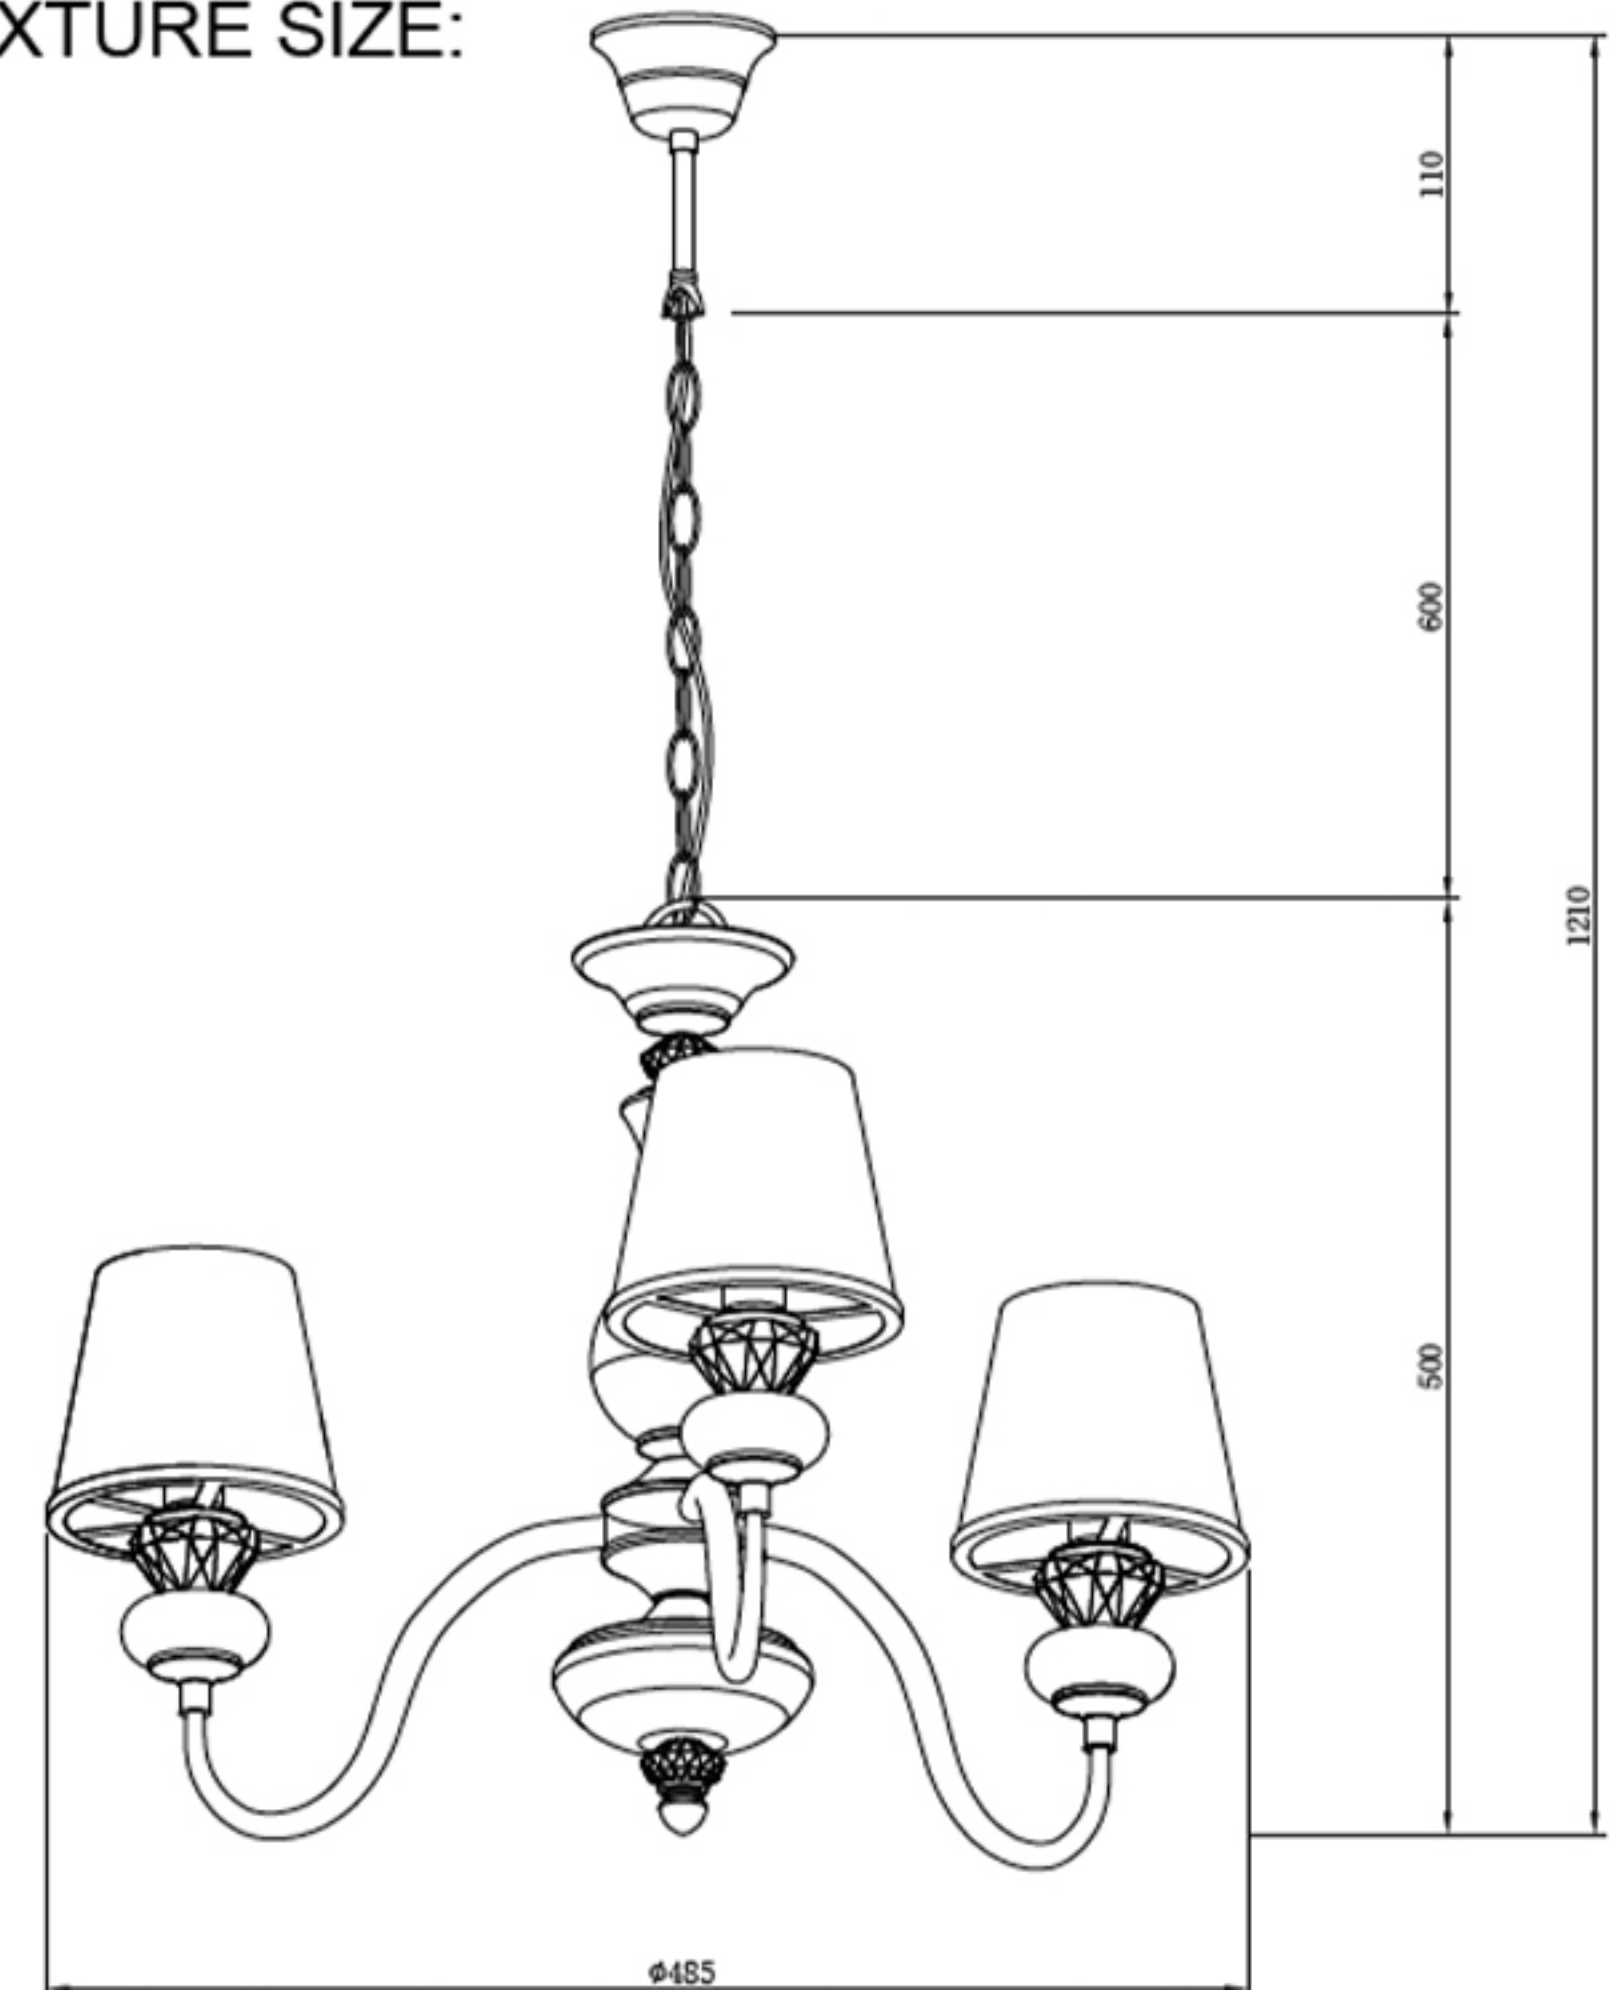

Габаритные размеры

BASE SIZE:

FIXTURE SIZE: