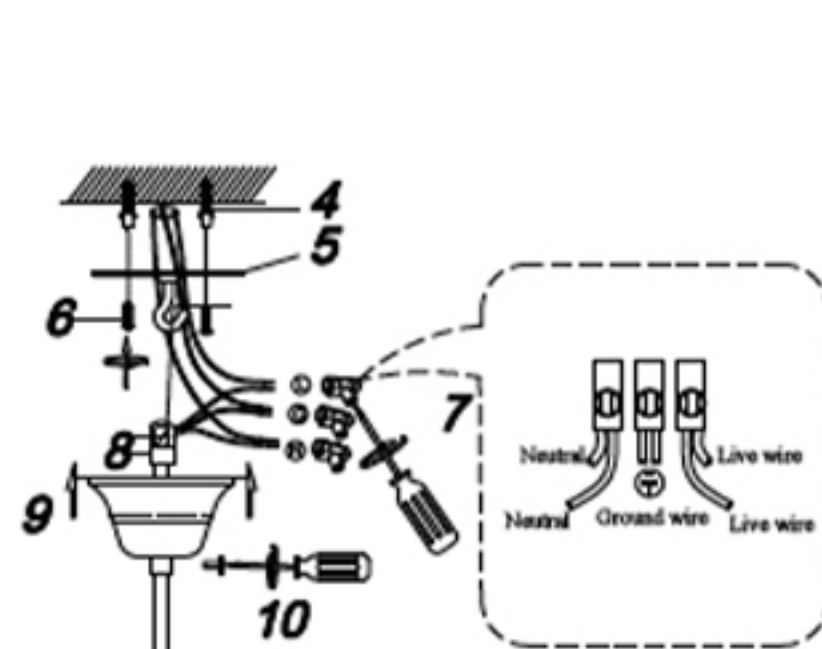

- 1 Nut
- 2 Wiring cup
- 3 Cover
- 4 Wall anchor
- 5 Mounting
- 6 Self-tapping screw
- 7 Terminal
- 8 Ring
- 9 Canopy
- 10 Screw
- 11 Glass shade
- 12 Lamp cup
- 13 Socket ring
- 14 E14 bulb

Lamp: E14 40W\*3 PCS

## FIXTURE SIZE: