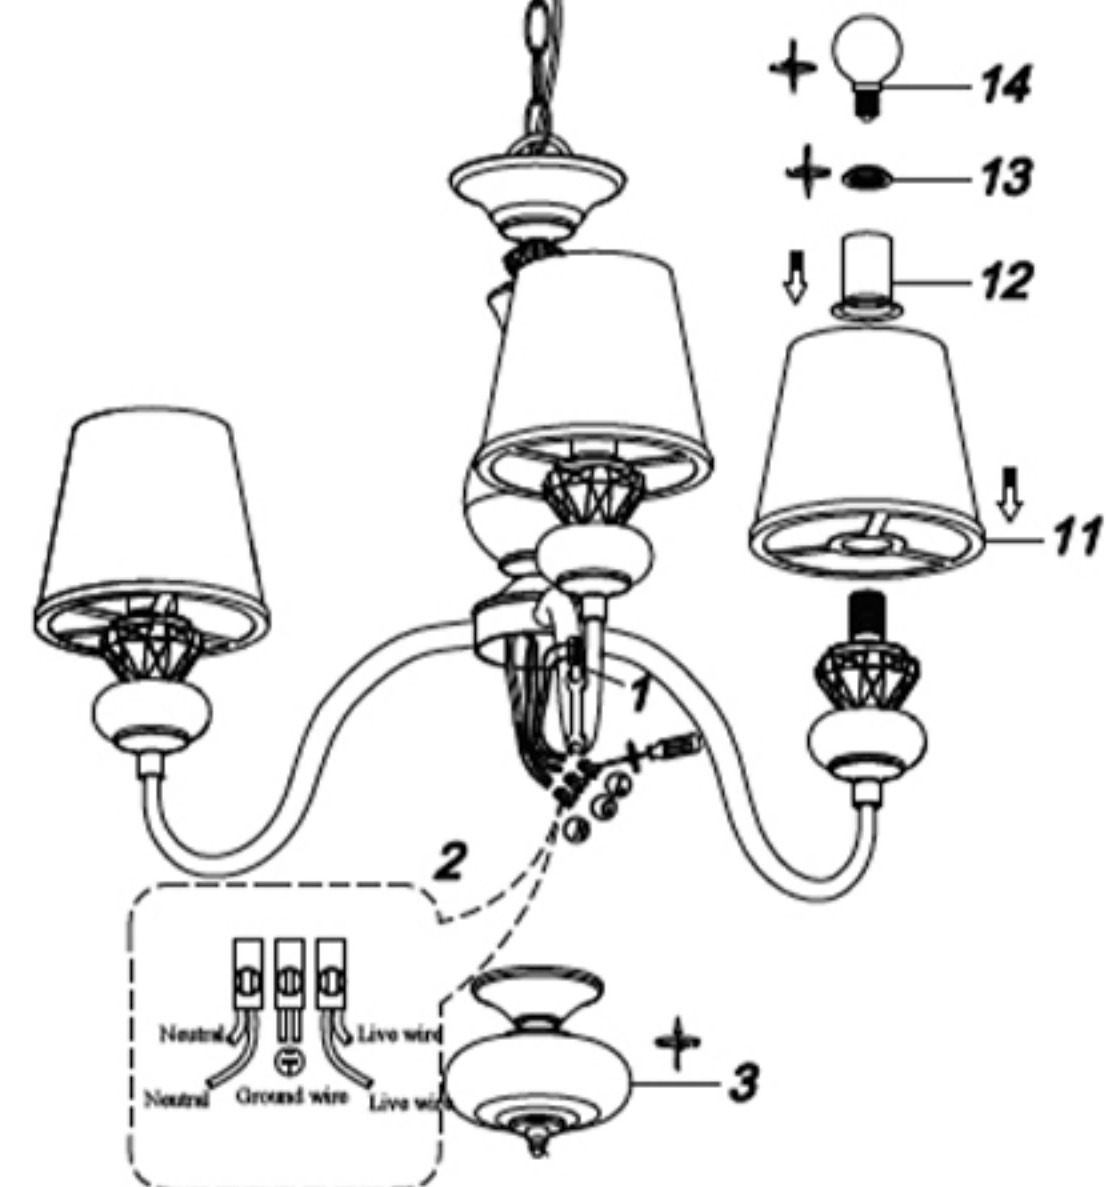

- 1 Nut
- 2 Wiring cup
- 3 Cover
- 4 Wall anchor
- 5 Mounting
- 6 Self-tapping screw
- 7 Terminal
- 8 Ring
- 9 Canopy
- 10 Screw
- 11 Glass shade
- 12 Lamp cup
- 13 Socket ring
- 14 E14 bulb

Lamp: E14 40W\*3 PCS

## FIXTURE SIZE:

- 1 Ring
- 2 Nut
- 3 Nipple
- 4 Nut
- 5 Wall anchor
- 6 Mounting
- 7 Self-tapping screw
- 8 Terminal
- 9 Screw

Lamp: E14 40W\*3 PCS

Наименование товара: BETIS\_SP-PL3