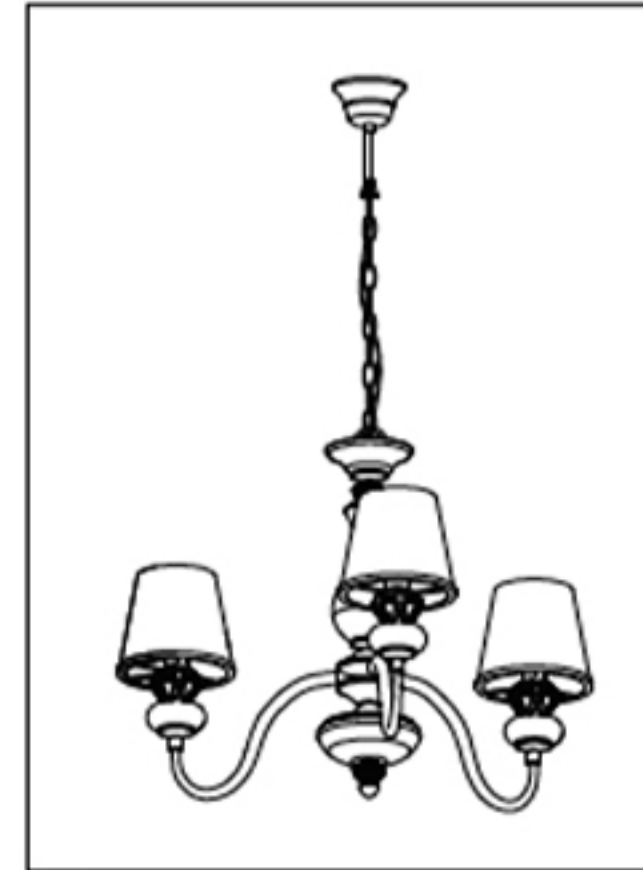

- 1 Nut
- 2 Wiring cup
- 3 Cover
- 4 Wall anchor
- 5 Mounting
- 6 Self-tapping screw
- 7 Terminal
- 8 Ring
- 9 Canopy
- 10 Screw
- 11 Glass shade
- 12 Lamp cup
- 13 Socket ring
- 14 E14 bulb

Lamp: E14 40W\*3 PCS