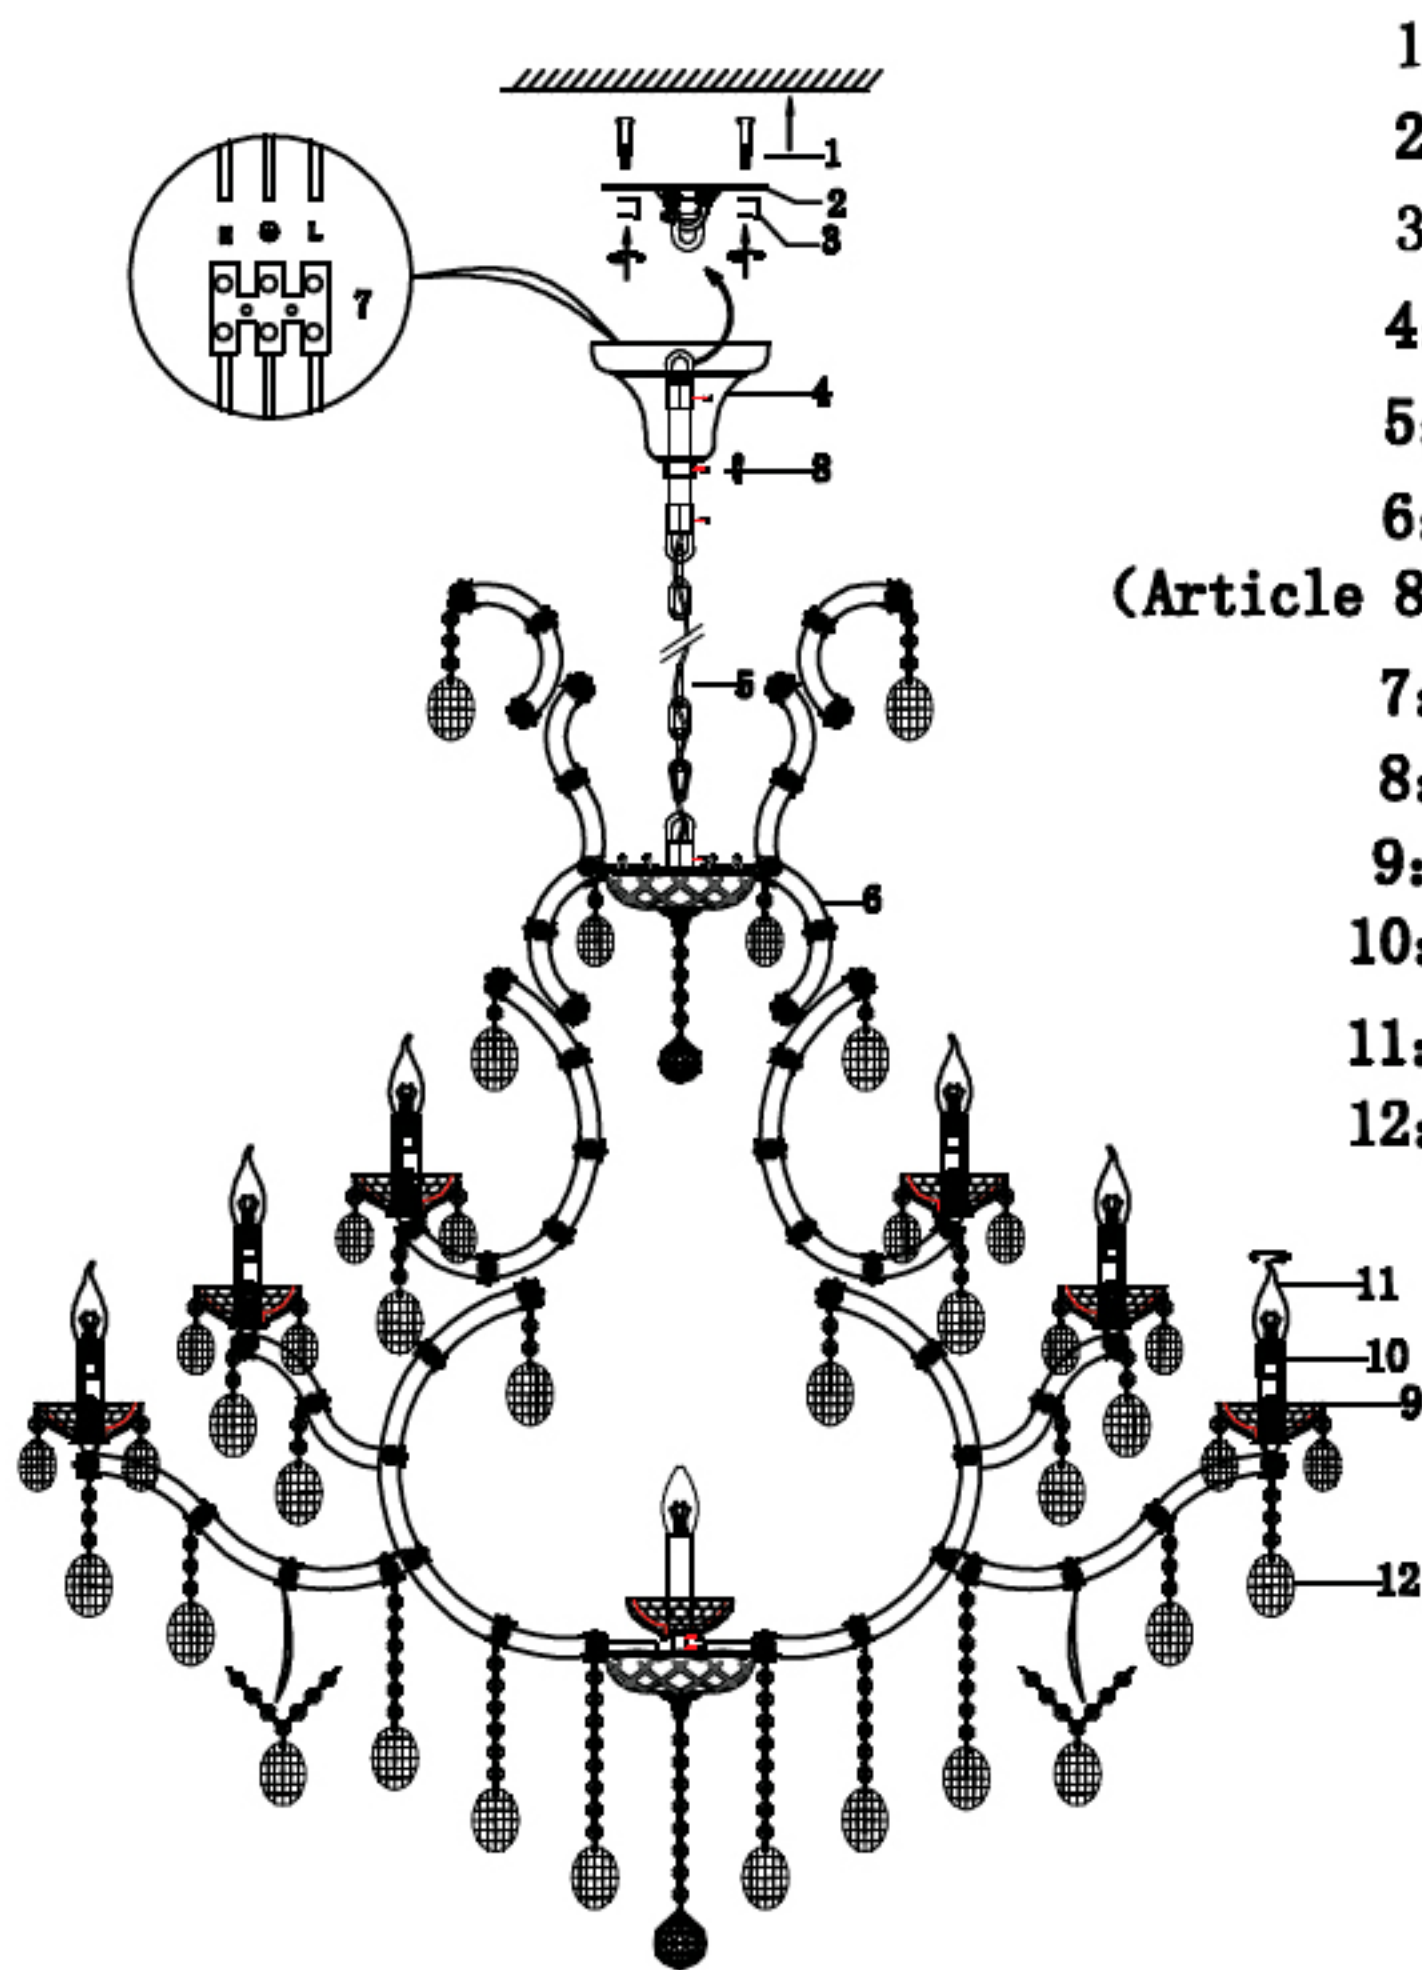

Инструкция по сборке

In order to ensure safety use, please notice the following items:

- .Read and understand the whole Specification.
- .Suitable for the use of 220~240v and 50~60Hz.
- .Please wear gloves as installment and avoid rot on the surface of plating.
- .Must be installed on the fixed places and be checked annually.
- .Please turn off the lighting source by soft cloth as cleaning prohibited to use of rotted detergent.
- .Please connect with the local sales service centhr when there are any abnormality.

- 1: The explosion
- 2: Hangs Taiwan
- 3: Gasket, Nut
- 4: Bell, Derrick
- 5: Chain hoist
- 6: Lamp
- (Article 8 the lamp arm)
- 7: Terminal
- 8: Screw
- 9: Side dish
- 10: Casing
- 11: E14 bulb
- 12: Crystal

Габаритные размеры:

CEILING PAN SIZE

FIXTURE SIZE:

Наименование артикула: HOLLYWOOD SP16+8+8

Наименование артикула: HOLLYWOOD SP16+8+8