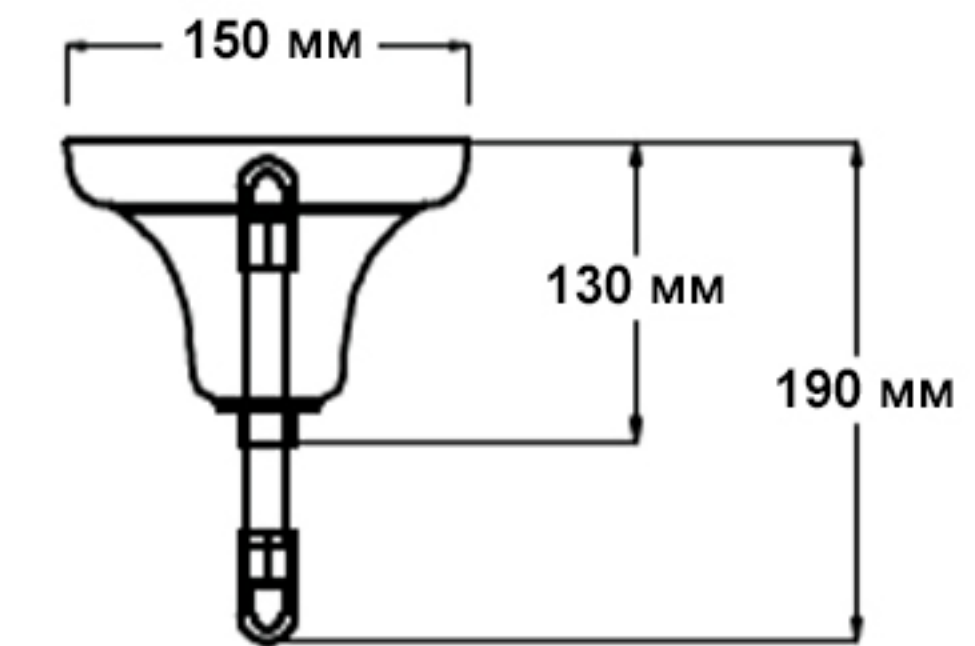

Инструкция по сборке

In order to ensure safety use, please notice the following items:

- .Read and understand the whole Specification.
- .Suitable for the use of 220~240v and 50~60Hz.
- .Please wear gloves as installment and avoid rot on the surface of plating.
- .Must be installed on the fixed places and be checked annually.
- .Please turn off the lighting source by soft cloth as cleaning prohibited to use of rotted detergent.
- .Please connect with the local sales service centhr when there are any abnormality.

- 1: The explosion
- 2: Hangs Taiwan
- 3: Gasket, Nut
- 4: Bell, Derrick
- 5: Chain hoist
- 6: Lamp
- (Article 8 the lamp arm)
- 7: Terminal
- 8: Screw
- 9: Side dish
- 10: Casing
- 11: E14 bulb
- 12: Crystal

Габаритные размеры:

CEILING PAN SIZE

FIXTURE SIZE:

Наименование артикула: HOLLYWOOD SP16+8+8

Наименование артикула: HOLLYWOOD SP16+8+8