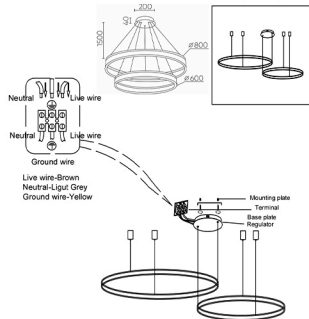

ENGLISH IP20

Specification of installation

In order to ensure safety use, please notice the following items:

- Read and understand the whole Specification.
- Suitable for the use of 220-240V and 50-60Hz.
- Must be installed on the fixed places and be checked annually
- Please wear gloves as instalment and avoid rot on the surface of plating.
- Please turn off the lighting source by soft cloth as cleaning prohibited to use of rotted detergent.
- Please connect with the local sales service center when there are any abnormality.

BASE SIZE:

FIXTURE SIZE

Product coding: FORTUNA SP123W LED