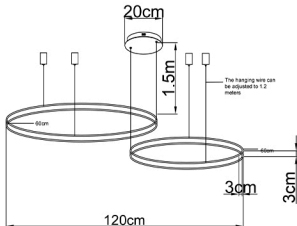

ENGLISH IP20

Specification of installation

In order to ensure safety use, please notice the following items:

- Read and understand the whole Specification.
- Suitable for the use of 220-240V and 50-60Hz.
- Must be installed on the fixed places and be checked annually
- Please wear gloves as instalment and avoid rot on the surface of plating.
- Please turn off the lighting source by soft cloth as cleaning prohibited to use of rotted detergent.
- Please connect with the local sales service center when there are any abnormality.

BASE SIZE:

FIXTURE SIZE

Product coding: FORTUNA SP123W LED