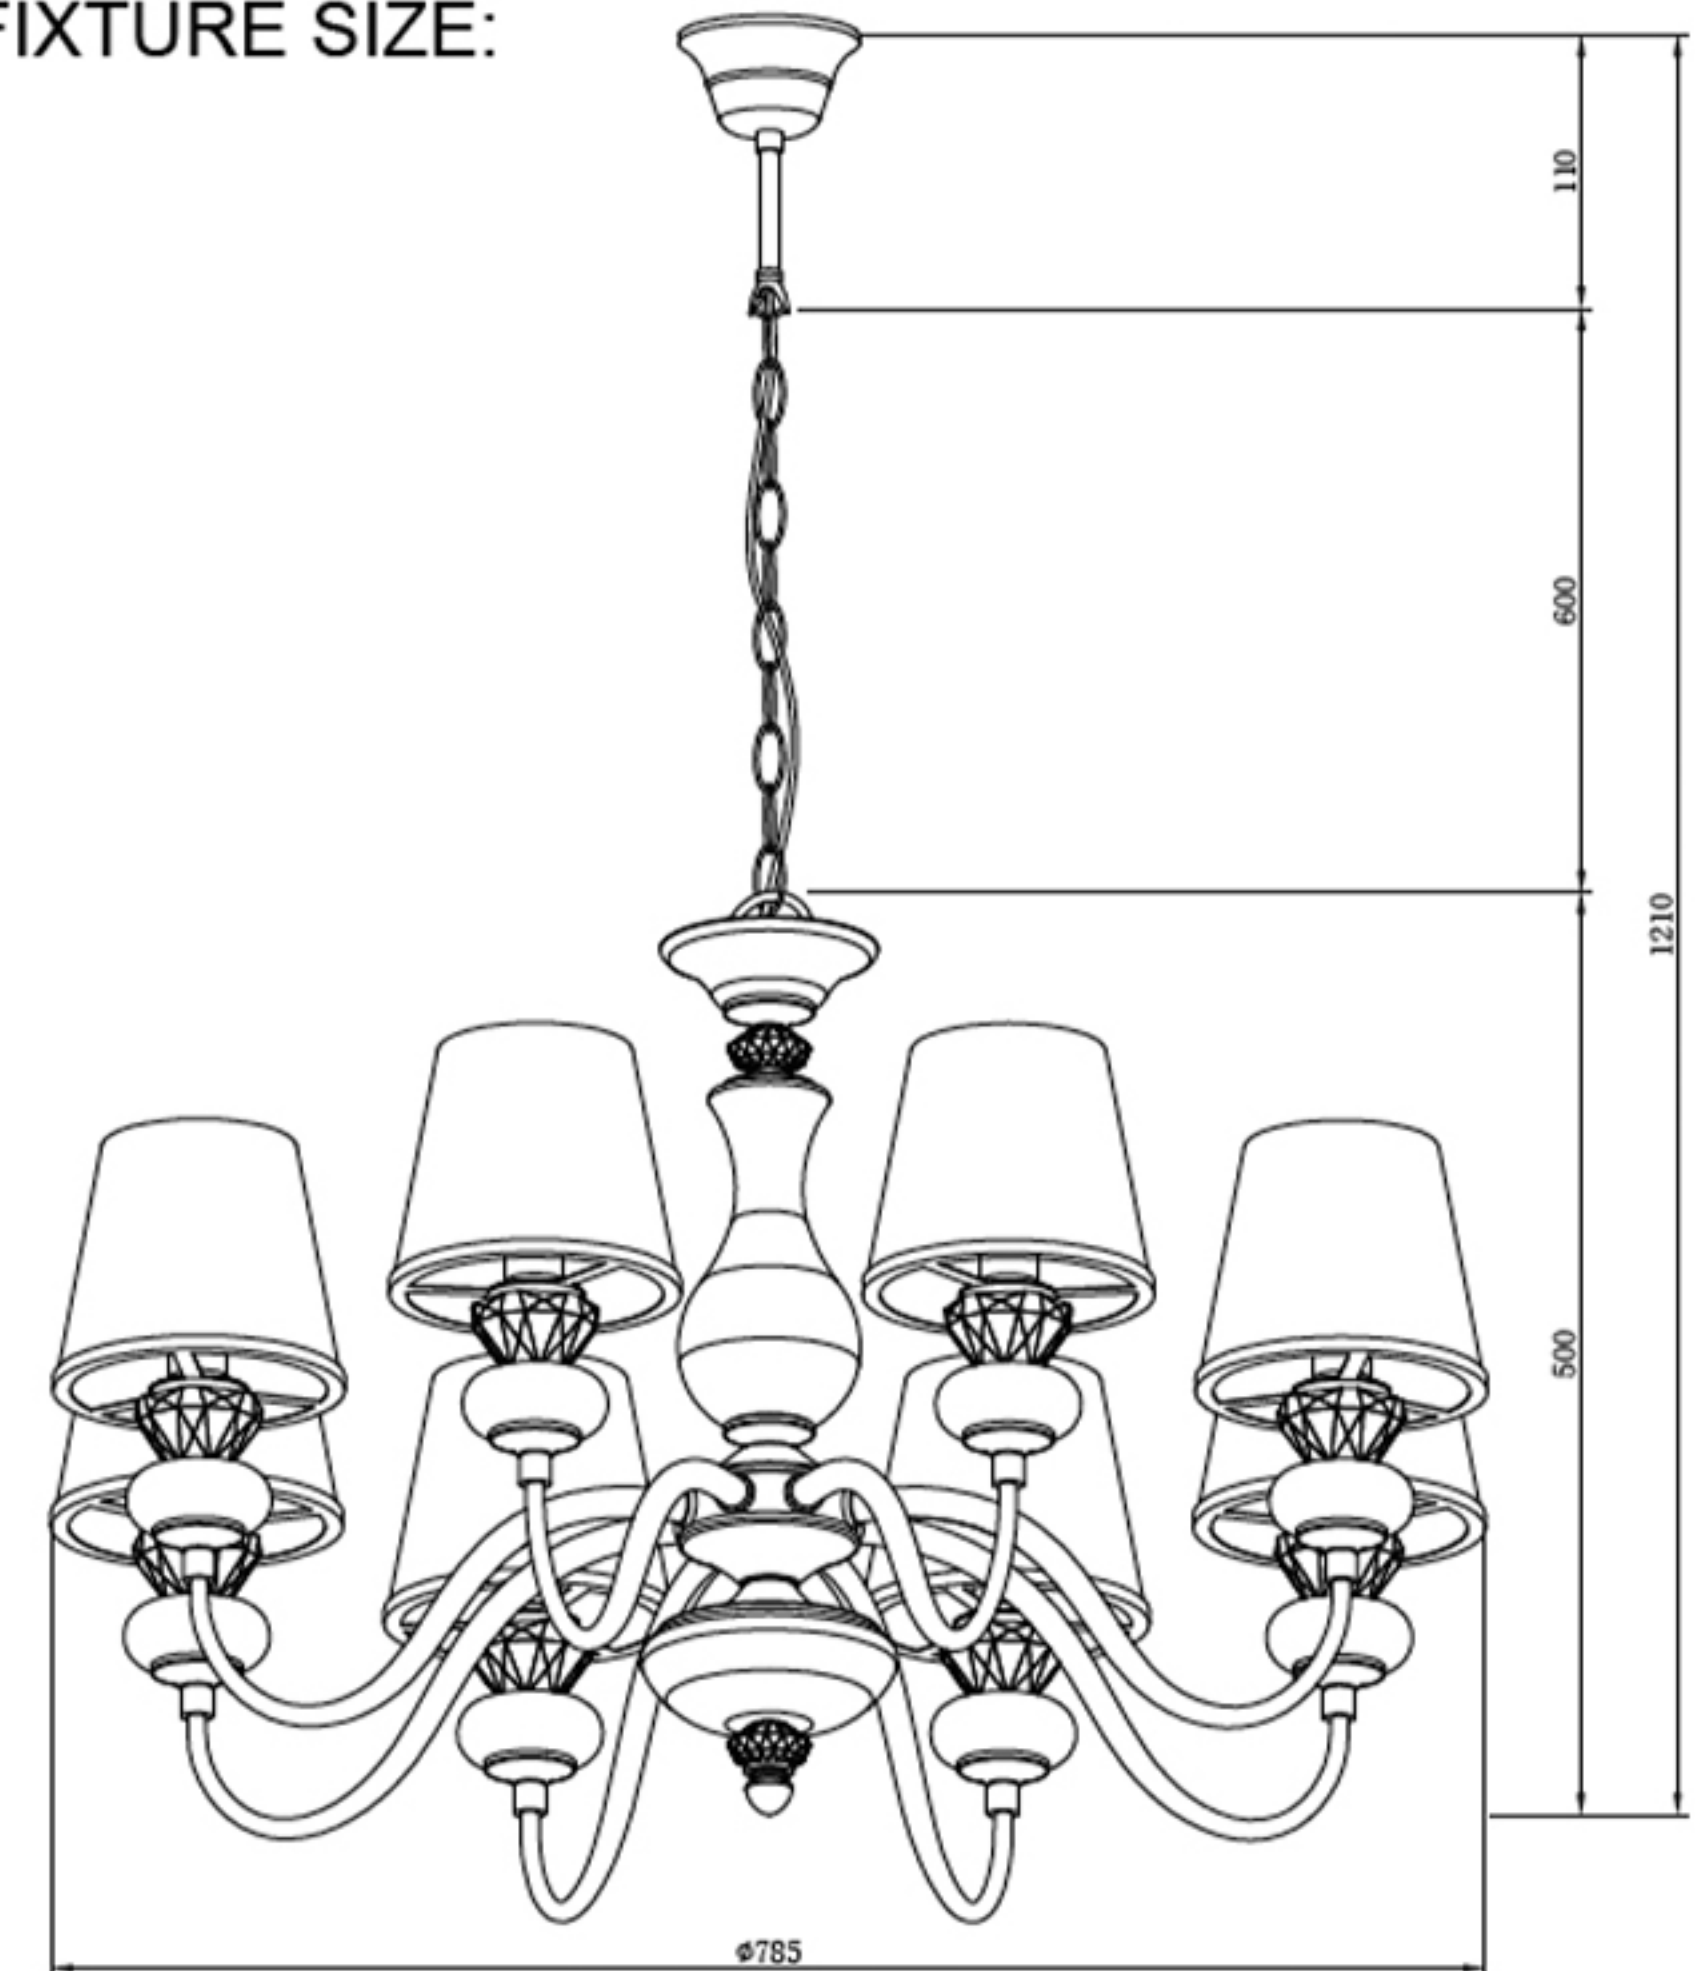

Инструкция по сборке

ENGLISH

Specification of installation

In order to ensure safety use, please notice the following items:

- . Read and understand the whole Specification.
- . Suitable for the use of 220-240V and 50-60Hz.
- . Please wear gloves as installment and avoid rot on the surface of plaetng.
- . Must be installed on the fixed places and be checked annually.
- . Please tum off the lighting source by soft cloth as cleaning prohibited to use of rotted detergent.
- . Please connect with the local sales service center when there are any abnormality.

Наименование товара: BETIS_SP-PL8

Габаритные размеры

BASE SIZE:

FIXTURE SIZE:

Инструкция по сборке

ENGLISH

Specification of installation

In order to ensure safety use, please notice the following items:

- 1 Ring
- 2 Nut
- 3 Nipple
- 4 Nut
- 5 Wall anchor
- 6 Mounting
- 7 Self-tapping screw
- 8 Terminal
- 9 Screw

Lamp: E14 40W*8 PCS

Наименование товара: BETIS_SP-PL8

Габаритные размеры

BASE SIZE:

FIXTURE SIZE: