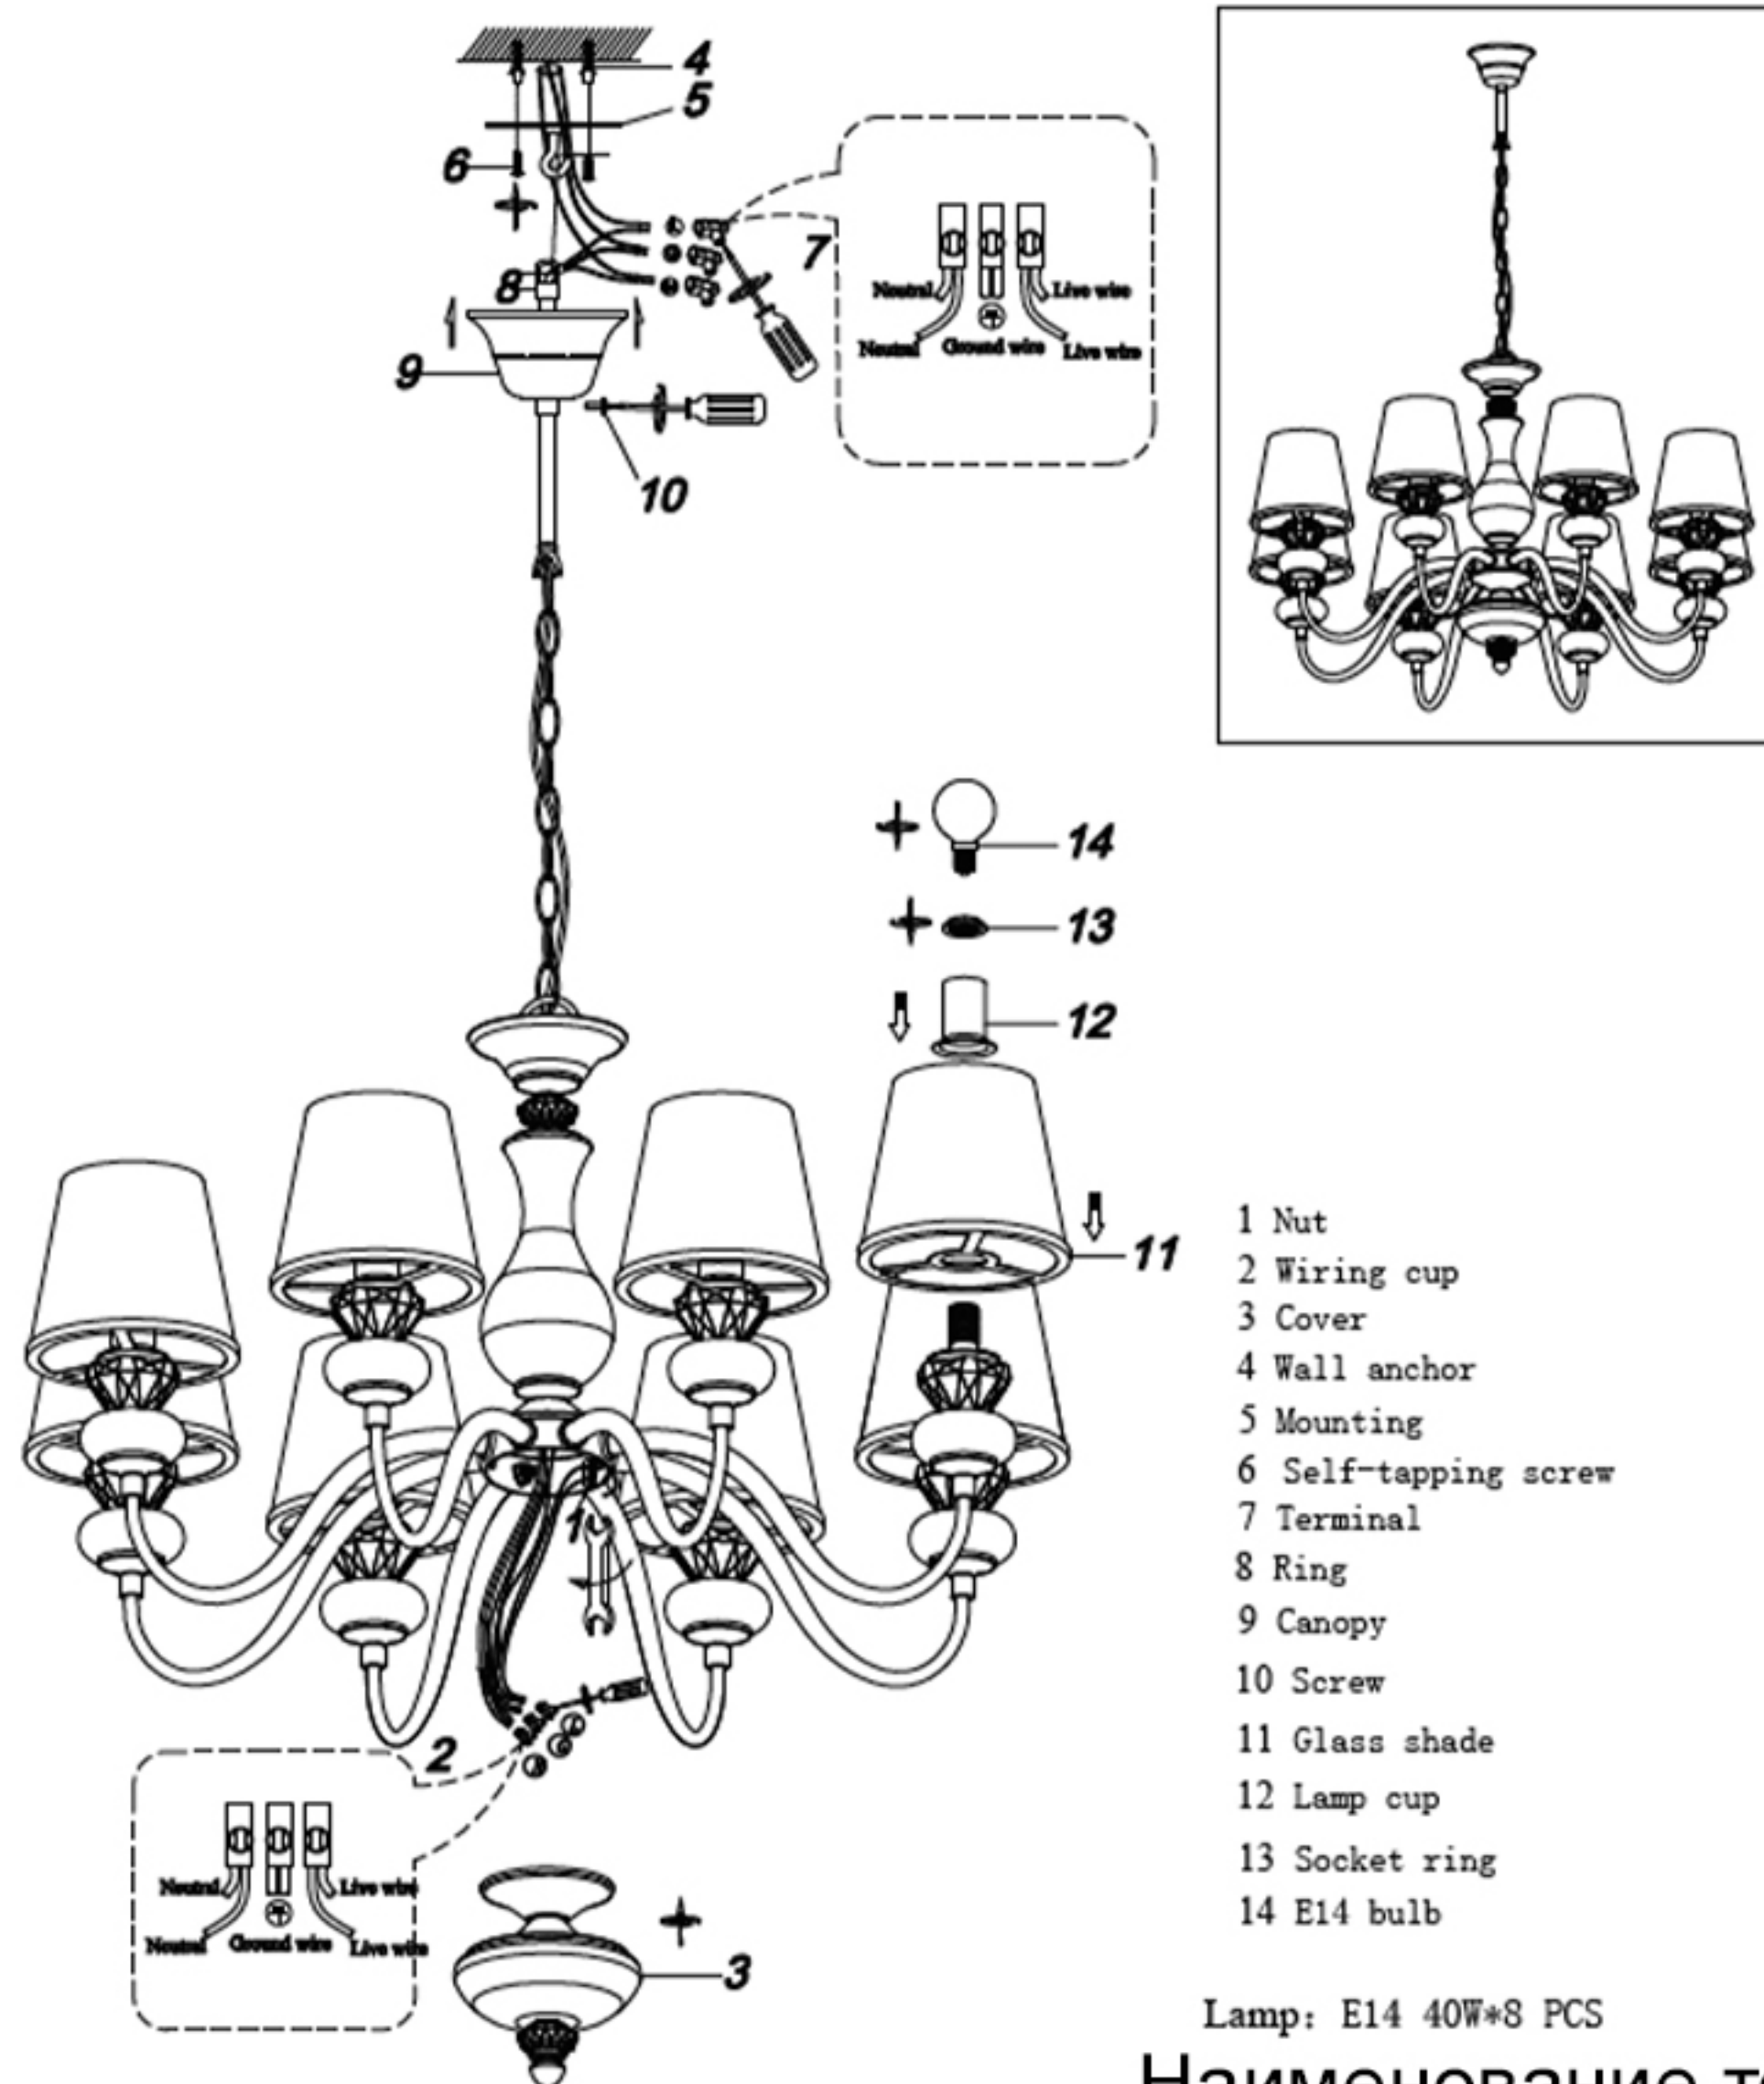

Инструкция по сборке

ENGLISH

Specification of installation

In order to ensure safety use, please notice the following items:

- . Read and understand the whole Specification.
- . Suitable for the use of 220-240V and 50-60Hz.
- . Please wear gloves as installment and avoid rot on the surface of plaetng.
- . Must be installed on the fixed places and be checked annually.
- . Please tum off the lighting source by soft cloth as cleaning prohibited to use of rotted detergent.
- . Please connect with the local sales service center when there are any abnormality.

Наименование товара: BETIS_SP-PL8

Габаритные размеры

BASE SIZE:

FIXTURE SIZE:

Инструкция по сборке

ENGLISH

Specification of installation

In order to ensure safety use, please notice the following items:

- 1 Ring
- 2 Nut
- 3 Nipple
- 4 Nut
- 5 Wall anchor
- 6 Mounting
- 7 Self-tapping screw
- 8 Terminal
- 9 Screw

Lamp: E14 40W*8 PCS

Наименование товара: BETIS_SP-PL8

Габаритные размеры

BASE SIZE:

FIXTURE SIZE: