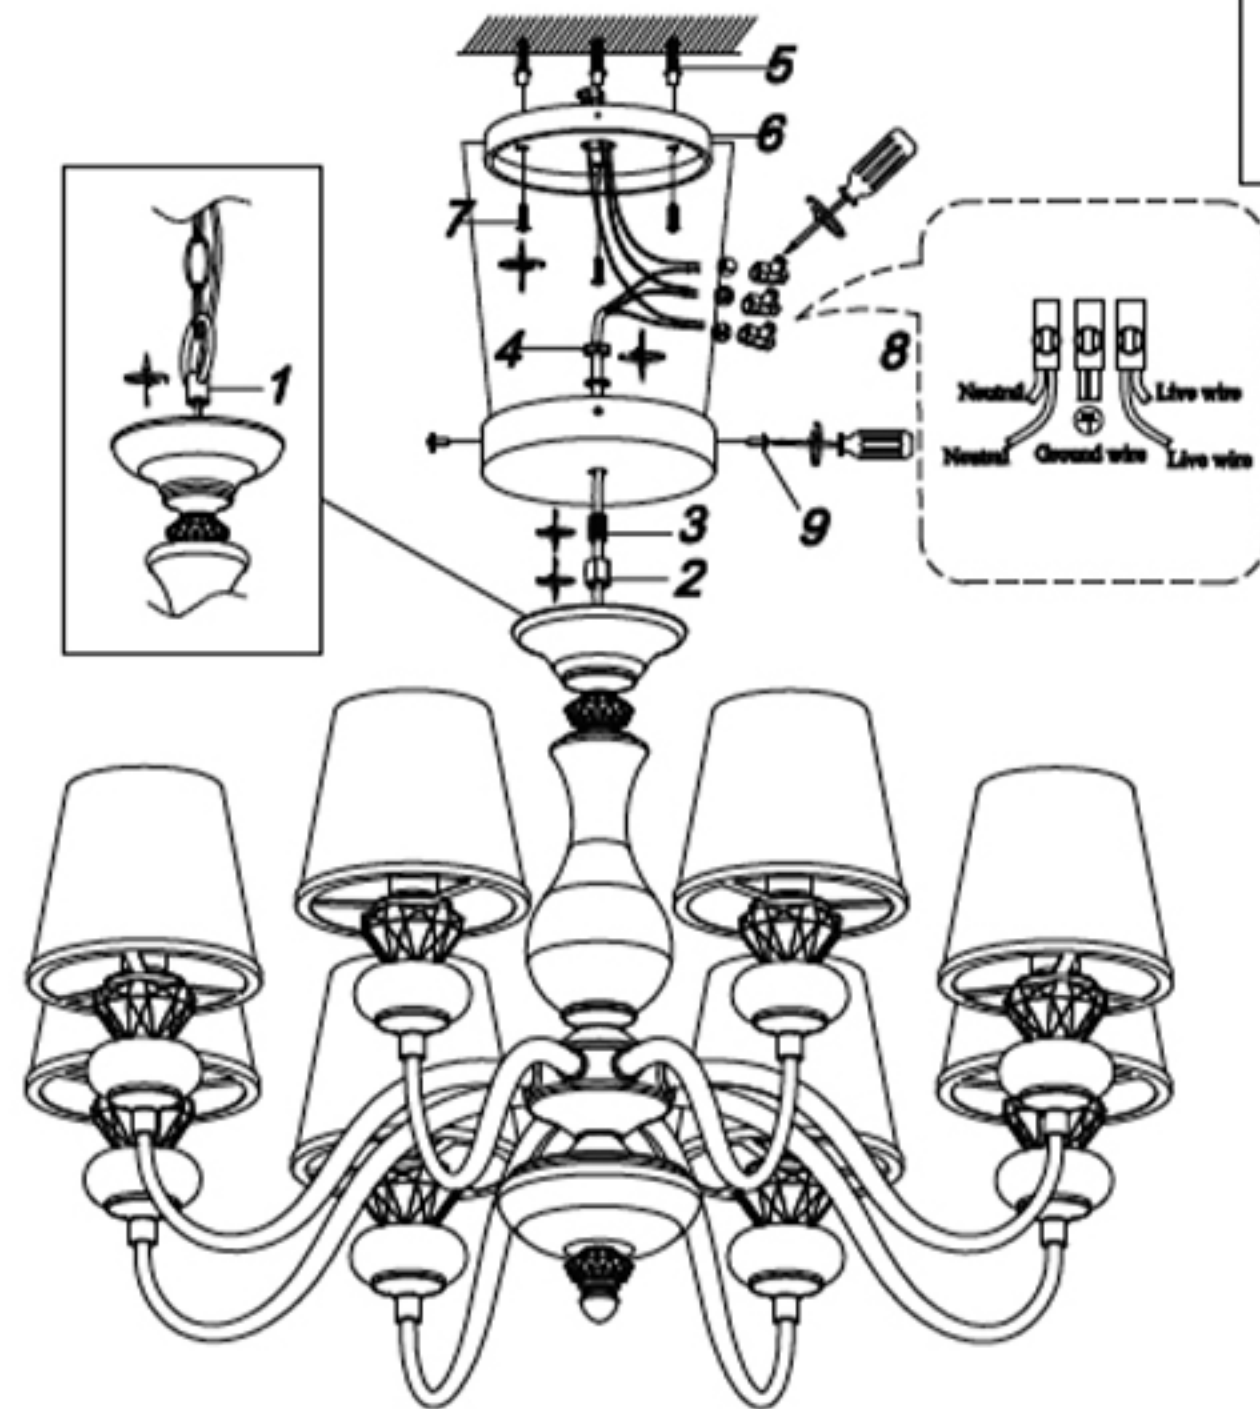

Инструкция по сборке

ENGLISH

Specification of installation

In order to ensure safety use, please notice the following items:

- . Read and understand the whole Specification.
- . Suitable for the use of 220-240V and 50-60Hz.
- . Please wear gloves as installment and avoid rot on the surface of plaetng.
- . Must be installed on the fixed places and be checked annually.
- . Please tum off the lighting source by soft cloth as cleaning prohibited to use of rotted detergent.
- . Please connect with the local sales service center when there are any abnormality.

Наименование товара: BETIS_SP-PL8

Габаритные размеры

BASE SIZE:

FIXTURE SIZE:

Инструкция по сборке

ENGLISH

Specification of installation

In order to ensure safety use, please notice the following items:

- . Read and understand the whole Specification.
- . Suitable for the use of 220-240V and 50-60Hz.
- . Please wear gloves as installment and avoid rot on the surface of plaetng.
- . Must be installed on the fixed places and be checked annually.
- . Please tum off the lighting source by soft cloth as cleaning prohibited to use of rotted detergent.
- . Please connect with the local sales service center when there are any abnormality.

- 1 Ring
- 2 Nut
- 3 Nipple
- 4 Nut
- 5 Wall anchor
- 6 Mounting
- 7 Self-tapping screw
- 8 Terminal
- 9 Screw

Lamp: E14 40W*8 PCS

Наименование товара: BETIS_SP-PL8

Габаритные размеры

BASE SIZE:

FIXTURE SIZE: