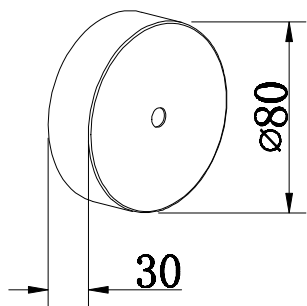

- 1 Wall anohor
- 2 Terminal
- 3 Screw

Product coding:BELEZA SP1 B CHROME

**BASE SIZE:**

**FIXTURE SIZE:**