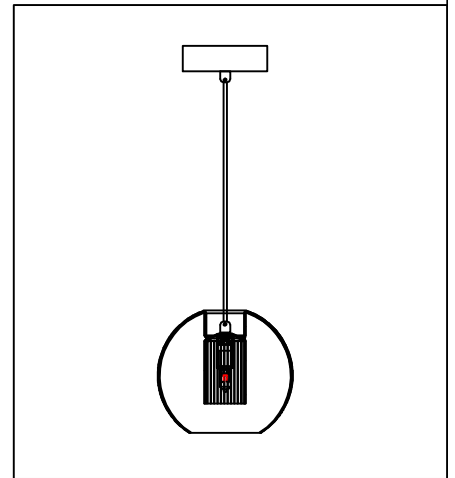

## Specification of installation

In order to ensure safety use, please notice the following items:

- Read and understand the whole Specification.
- Suitable for the use of 220-240V and 50-60Hz.
- Please wear gloves as installment and avoid rot on the surface of plaetng.
- Must be installed on the fixed places and be checked annually.
- Please tum off the lighting source by soft cloth as cleaning prohibited to use of rotted detergent.
- Please connect with the local sales service center when there are any abnormality.

- 1 Wall anohor
- 2 Terminal
- 3 Screw

Product coding:BELEZA SP1 B CHROME

**BASE SIZE:**

**FIXTURE SIZE:**