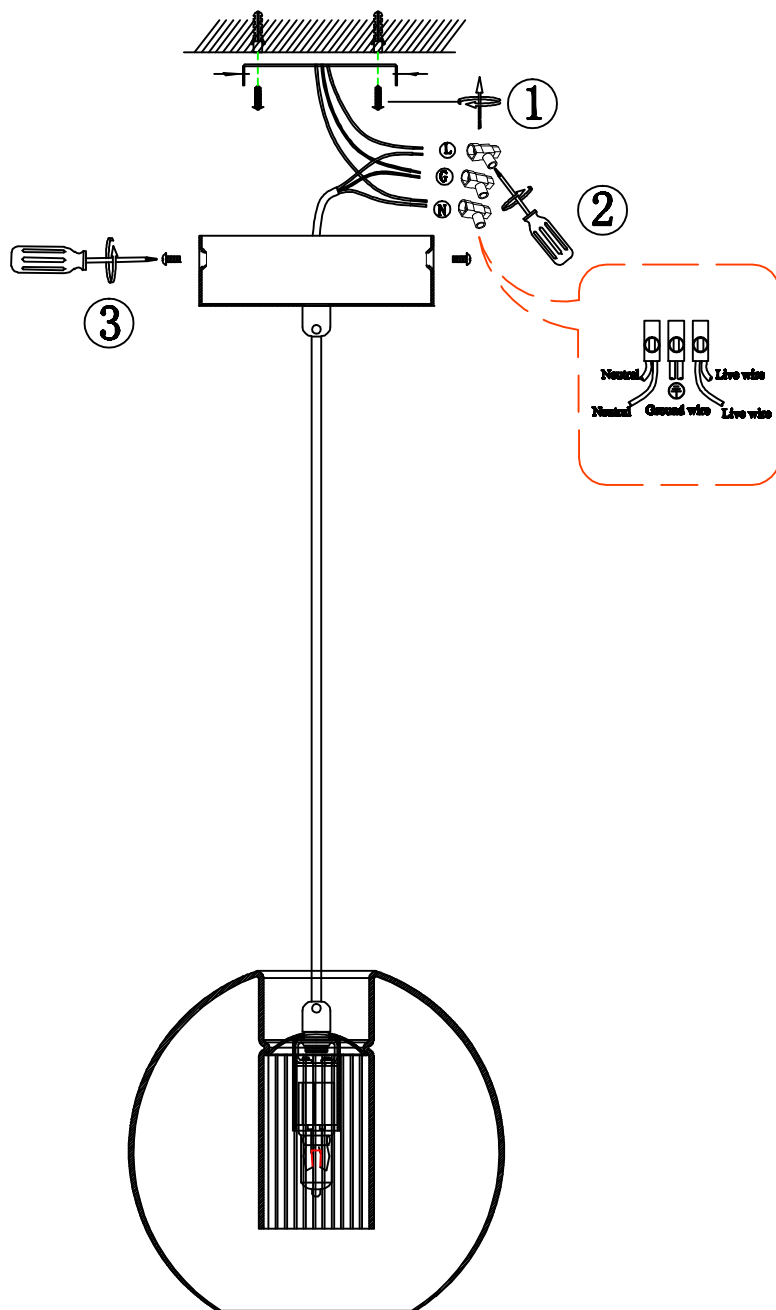

## Specification of installation

In order to ensure safety use, please notice the following items:

- Read and understand the whole Specification.
- Suitable for the use of 220-240V and 50-60Hz.
- Please wear gloves as installment and avoid rot on the surface of plaetng.
- Must be installed on the fixed places and be checked annually.
- Please tum off the lighting source by soft cloth as cleaning prohibited to use of rotted detergent.
- Please connect with the local sales service center when there are any abnormality.

- 1 Wall anohor
- 2 Terminal
- 3 Screw

Product coding:BELEZA SP1 B CHROME

**BASE SIZE:**

**FIXTURE SIZE:**