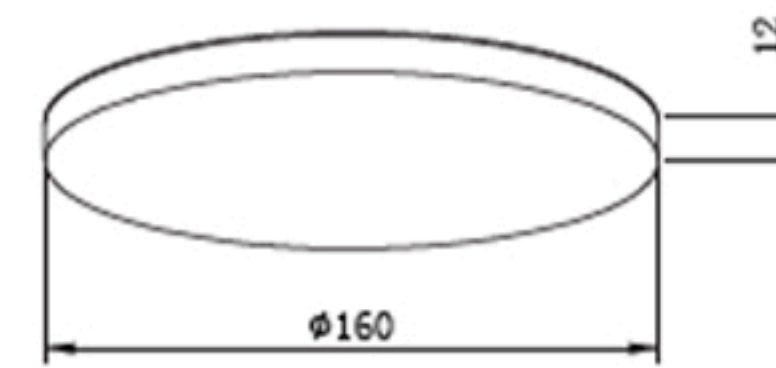

Инструкция по сборке

ENGLISH

Specification of installation

In order to ensure safety use, please notice the following items:

- . Read and understand the whole Specification.
- . Suitable for the use of 220-240V and 50-60Hz.
- . Please wear gloves as installment and avoid rot on the surface of plaetng.
- . Must be installed on the fixed places and be checked annually.
- . Please tum off the lighting source by soft cloth as cleaning prohibited to use of rotted detergent.
- . Please connect with the local sales service center when there are any abnormality.

Габаритные размеры

BASE SIZE:

FIXTURE SIZE:

Наименование товара: BETIS AP1