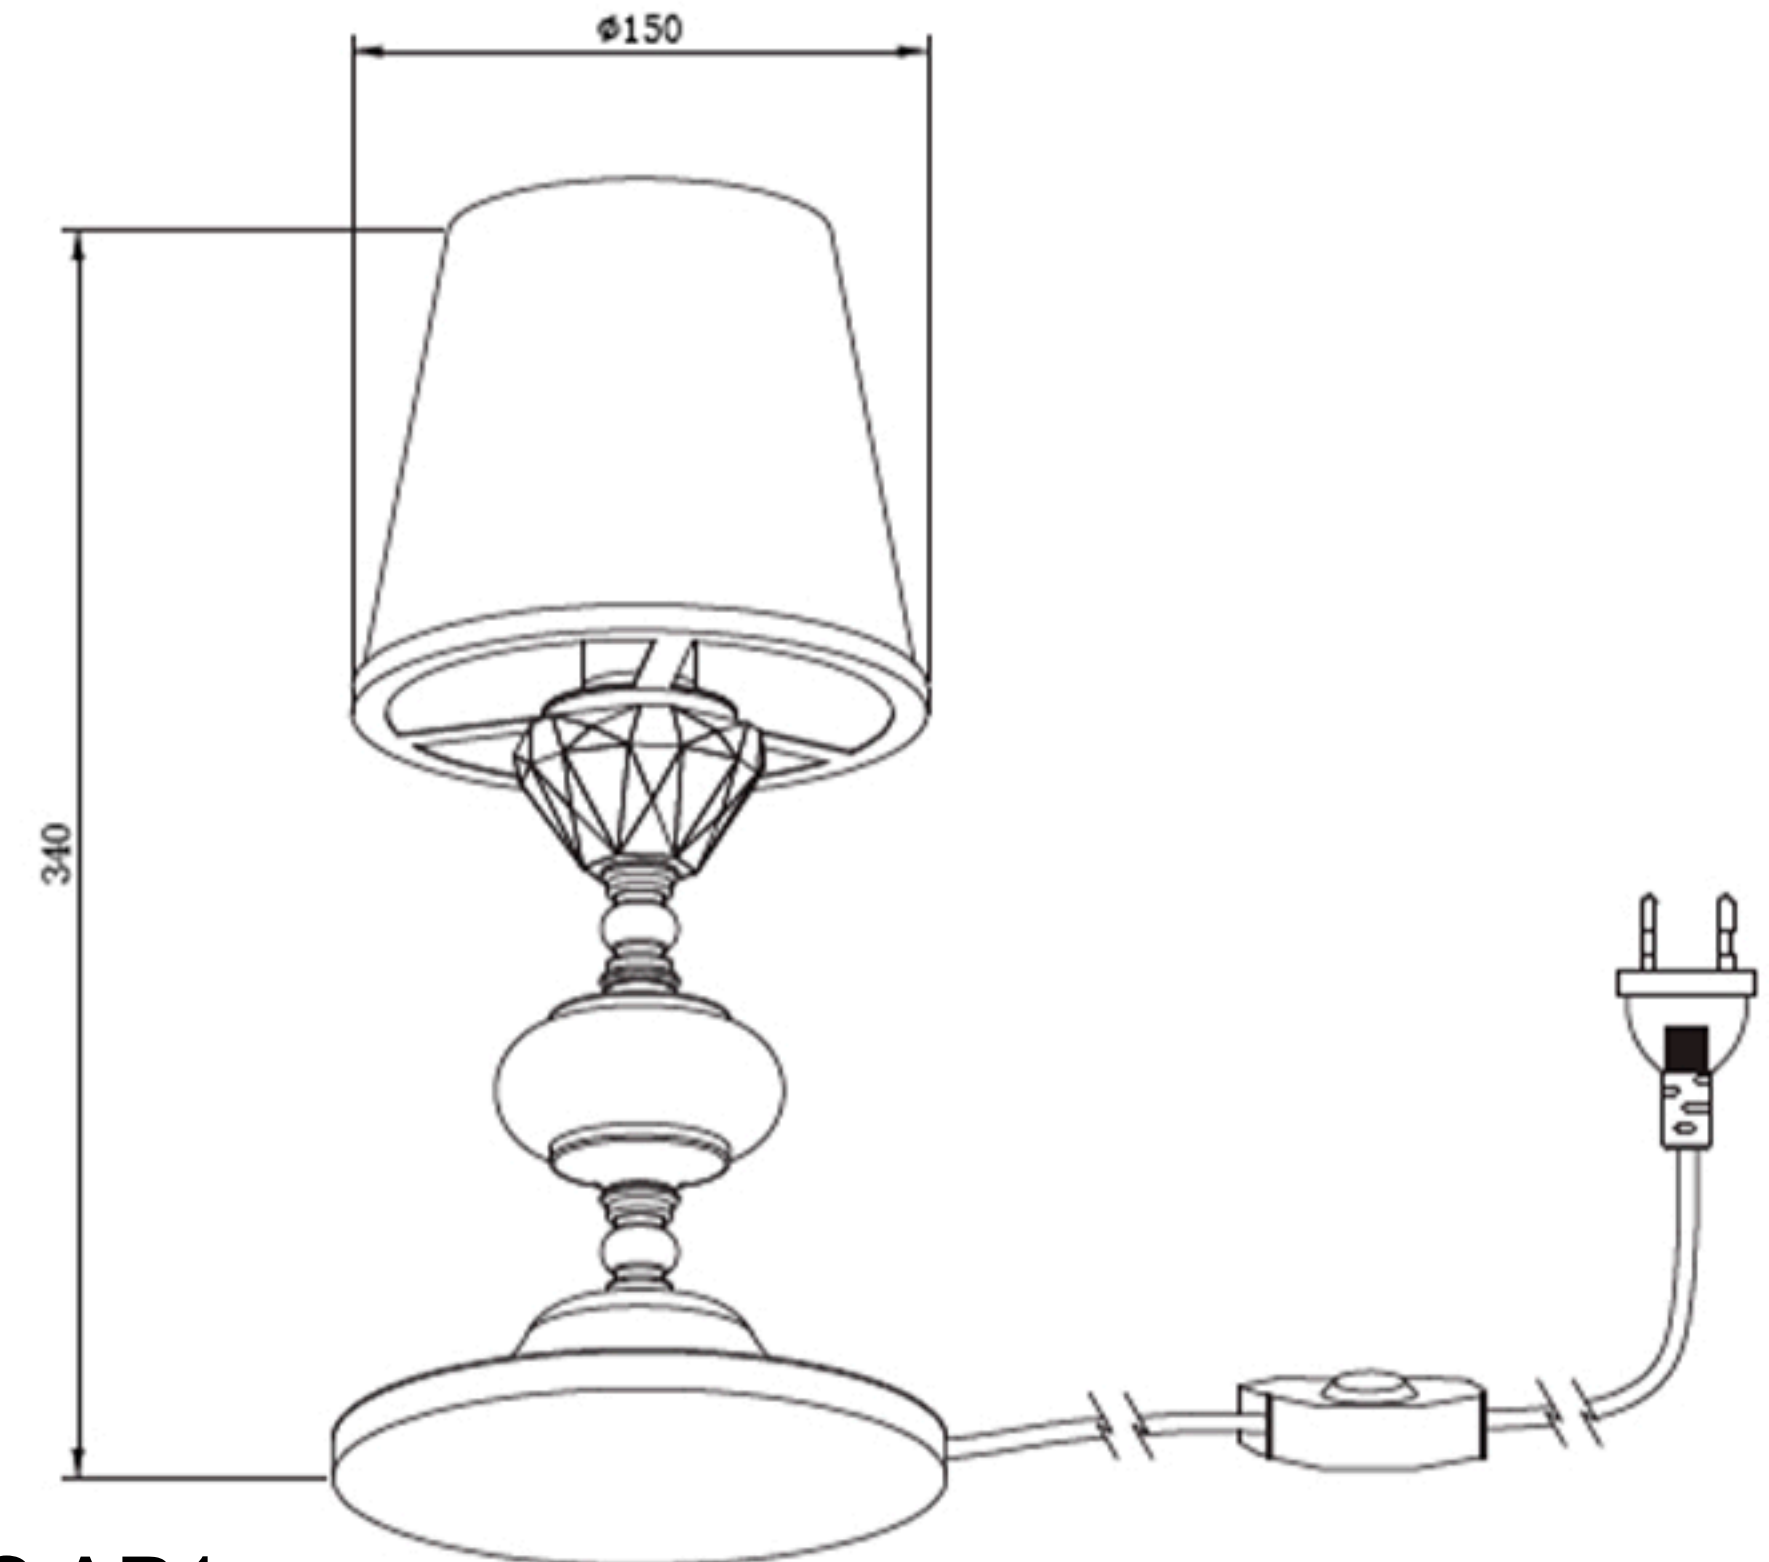

Инструкция по сборке

ENGLISH

Specification of installation

In order to ensure safety use, please notice the following items:

- . Read and understand the whole Specification.
- . Suitable for the use of 220-240V and 50-60Hz.
- . Please wear gloves as installment and avoid rot on the surface of plaetng.
- . Must be installed on the fixed places and be checked annually.
- . Please tum off the lighting source by soft cloth as cleaning prohibited to use of rotted detergent.
- . Please connect with the local sales service center when there are any abnormality.

Габаритные размеры

BASE SIZE:

FIXTURE SIZE:

Наименование товара: BETIS AP1