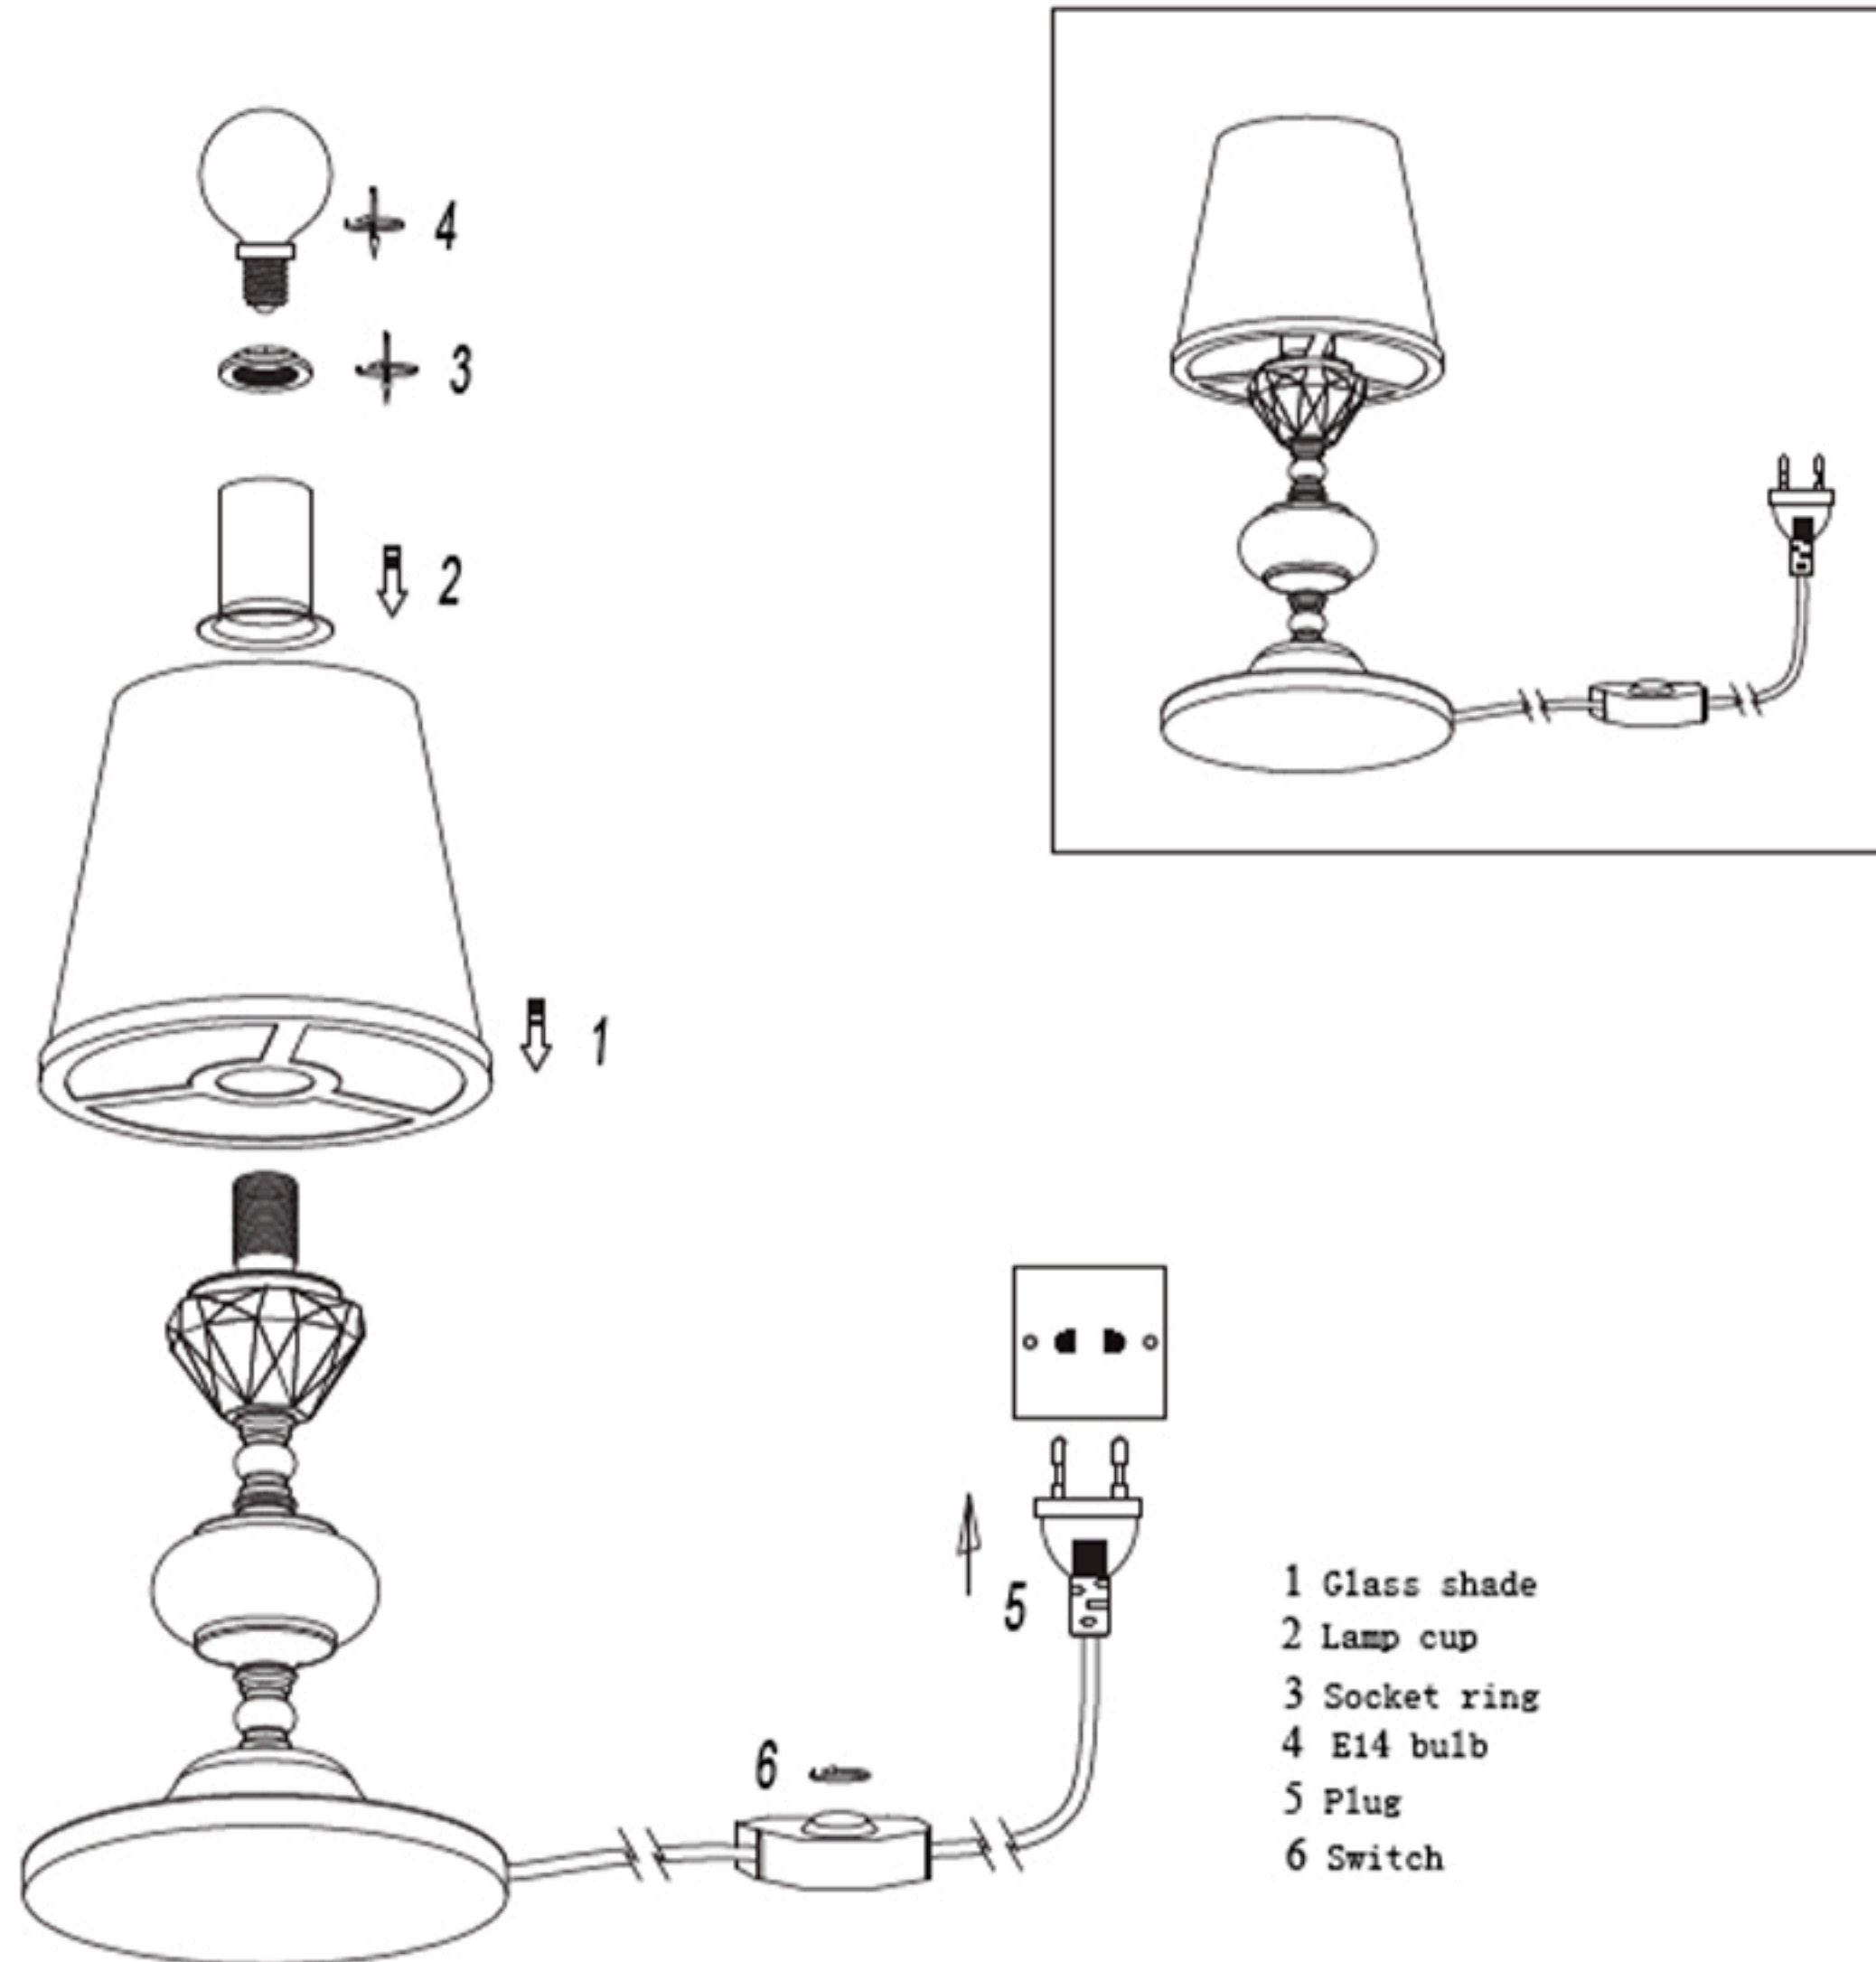

Инструкция по сборке

ENGLISH

Specification of installation

In order to ensure safety use, please notice the following items:

- . Read and understand the whole Specification.
- . Suitable for the use of 220-240V and 50-60Hz.
- . Please wear gloves as installment and avoid rot on the surface of plaetng.
- . Must be installed on the fixed places and be checked annually.
- . Please tum off the lighting source by soft cloth as cleaning prohibited to use of rotted detergent.
- . Please connect with the local sales service center when there are any abnormality.

Габаритные размеры

BASE SIZE:

FIXTURE SIZE:

Наименование товара: BETIS AP1