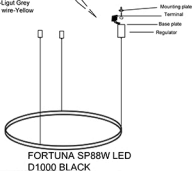

ENGLISH IP20

Specification of installation

In order to ensure safety use, please notice the following items:

- Read and understand the whole Specification.
- Suitable for the use of 220-240V and 50-60Hz.
- Must be installed on the fixed places and be checked annually
- Please wear gloves as instalment and avoid rot on the surface of plaetng.
- **Please turn off** the lighting source by soft cloth as cleaning prohibited to use of rotted detergent.
- Please connect with the local sales service center when there are any abnormality.

BASE SIZE:

FIXTURE SIZE

Product coding: FORTUNA SP88W LED D1000