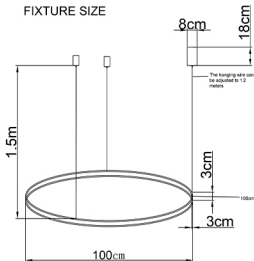

BASE SIZE:

FIXTURE SIZE

Product coding: FORTUNA SP88W LED D1000