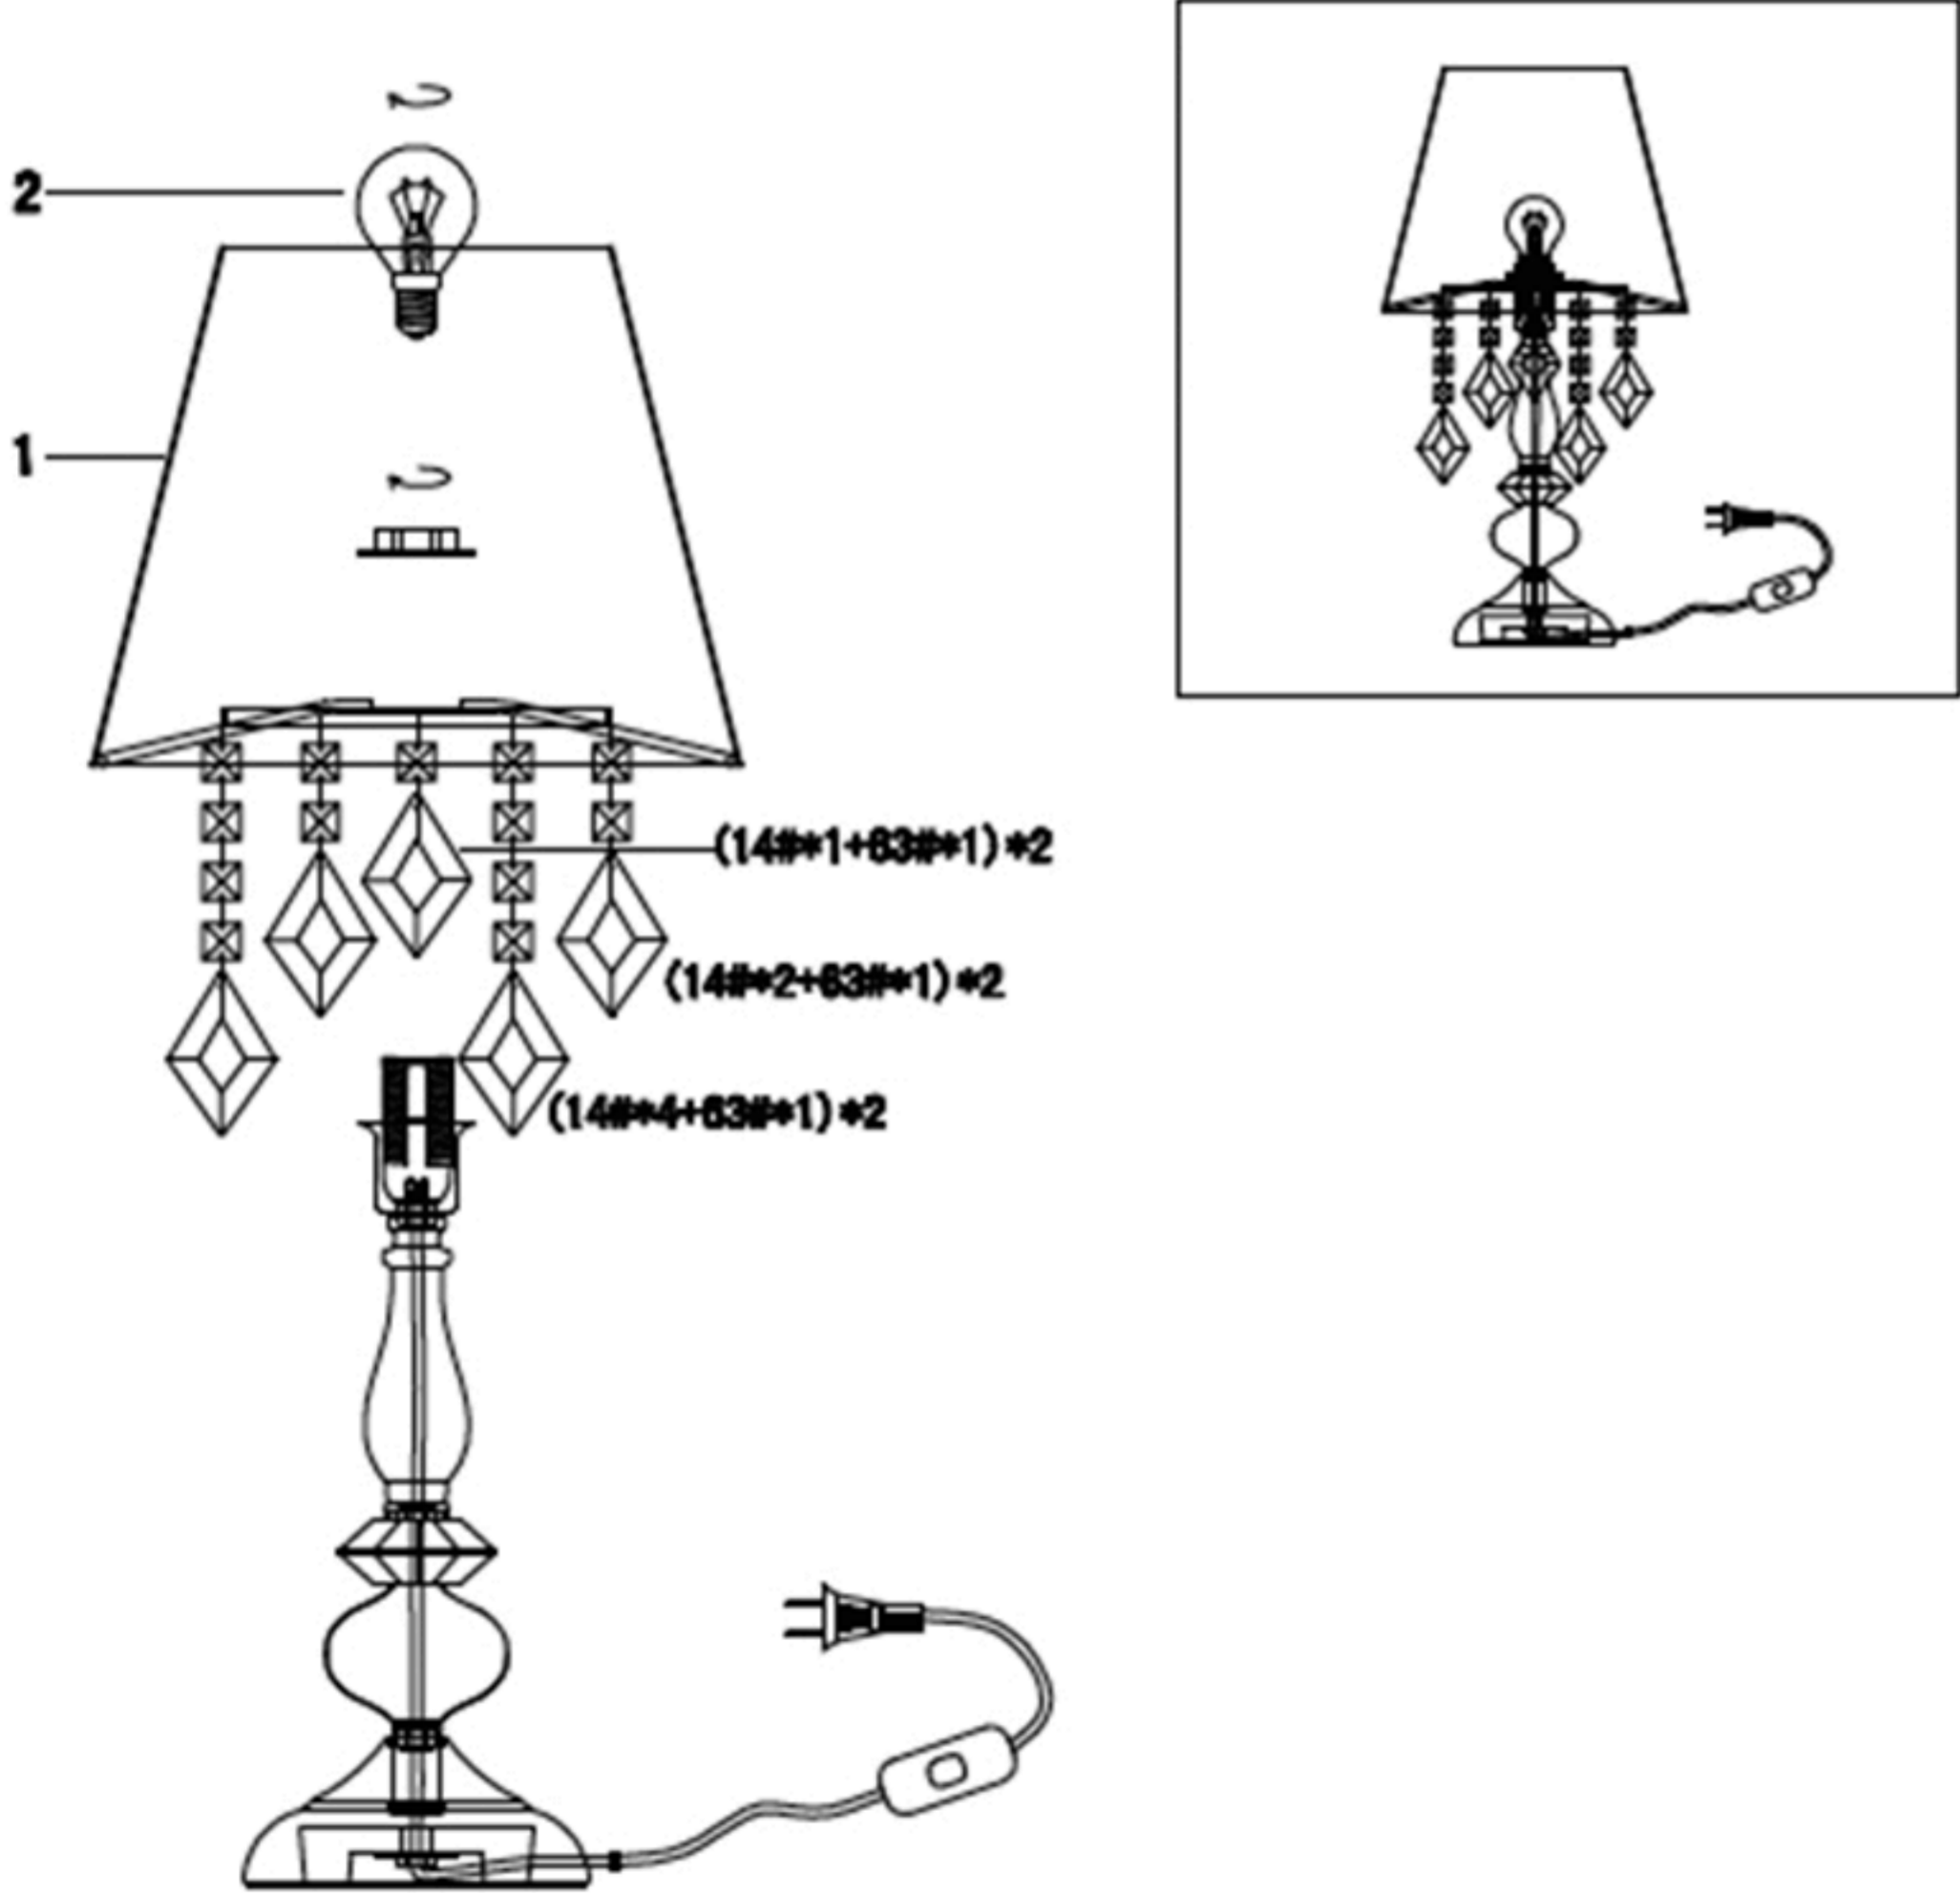

## Specification of installation

In order to ensure safety use, please notice the following items:

- Read and understand the whole Specification.
- Suitable for the use of 220~240V and 50~60Hz.
- Please wear gloves as installment and avoid rot on the surface of plating.
- Must be installed on the fixed places and be checked annually.
- Please turn off the lighting source by soft cloth as cleaning prohibited to use of rotted detergent.
- Please connect with the local sales service center when there are any abnormality.

## BASE SIZE:

## FIXTURE SIZE: