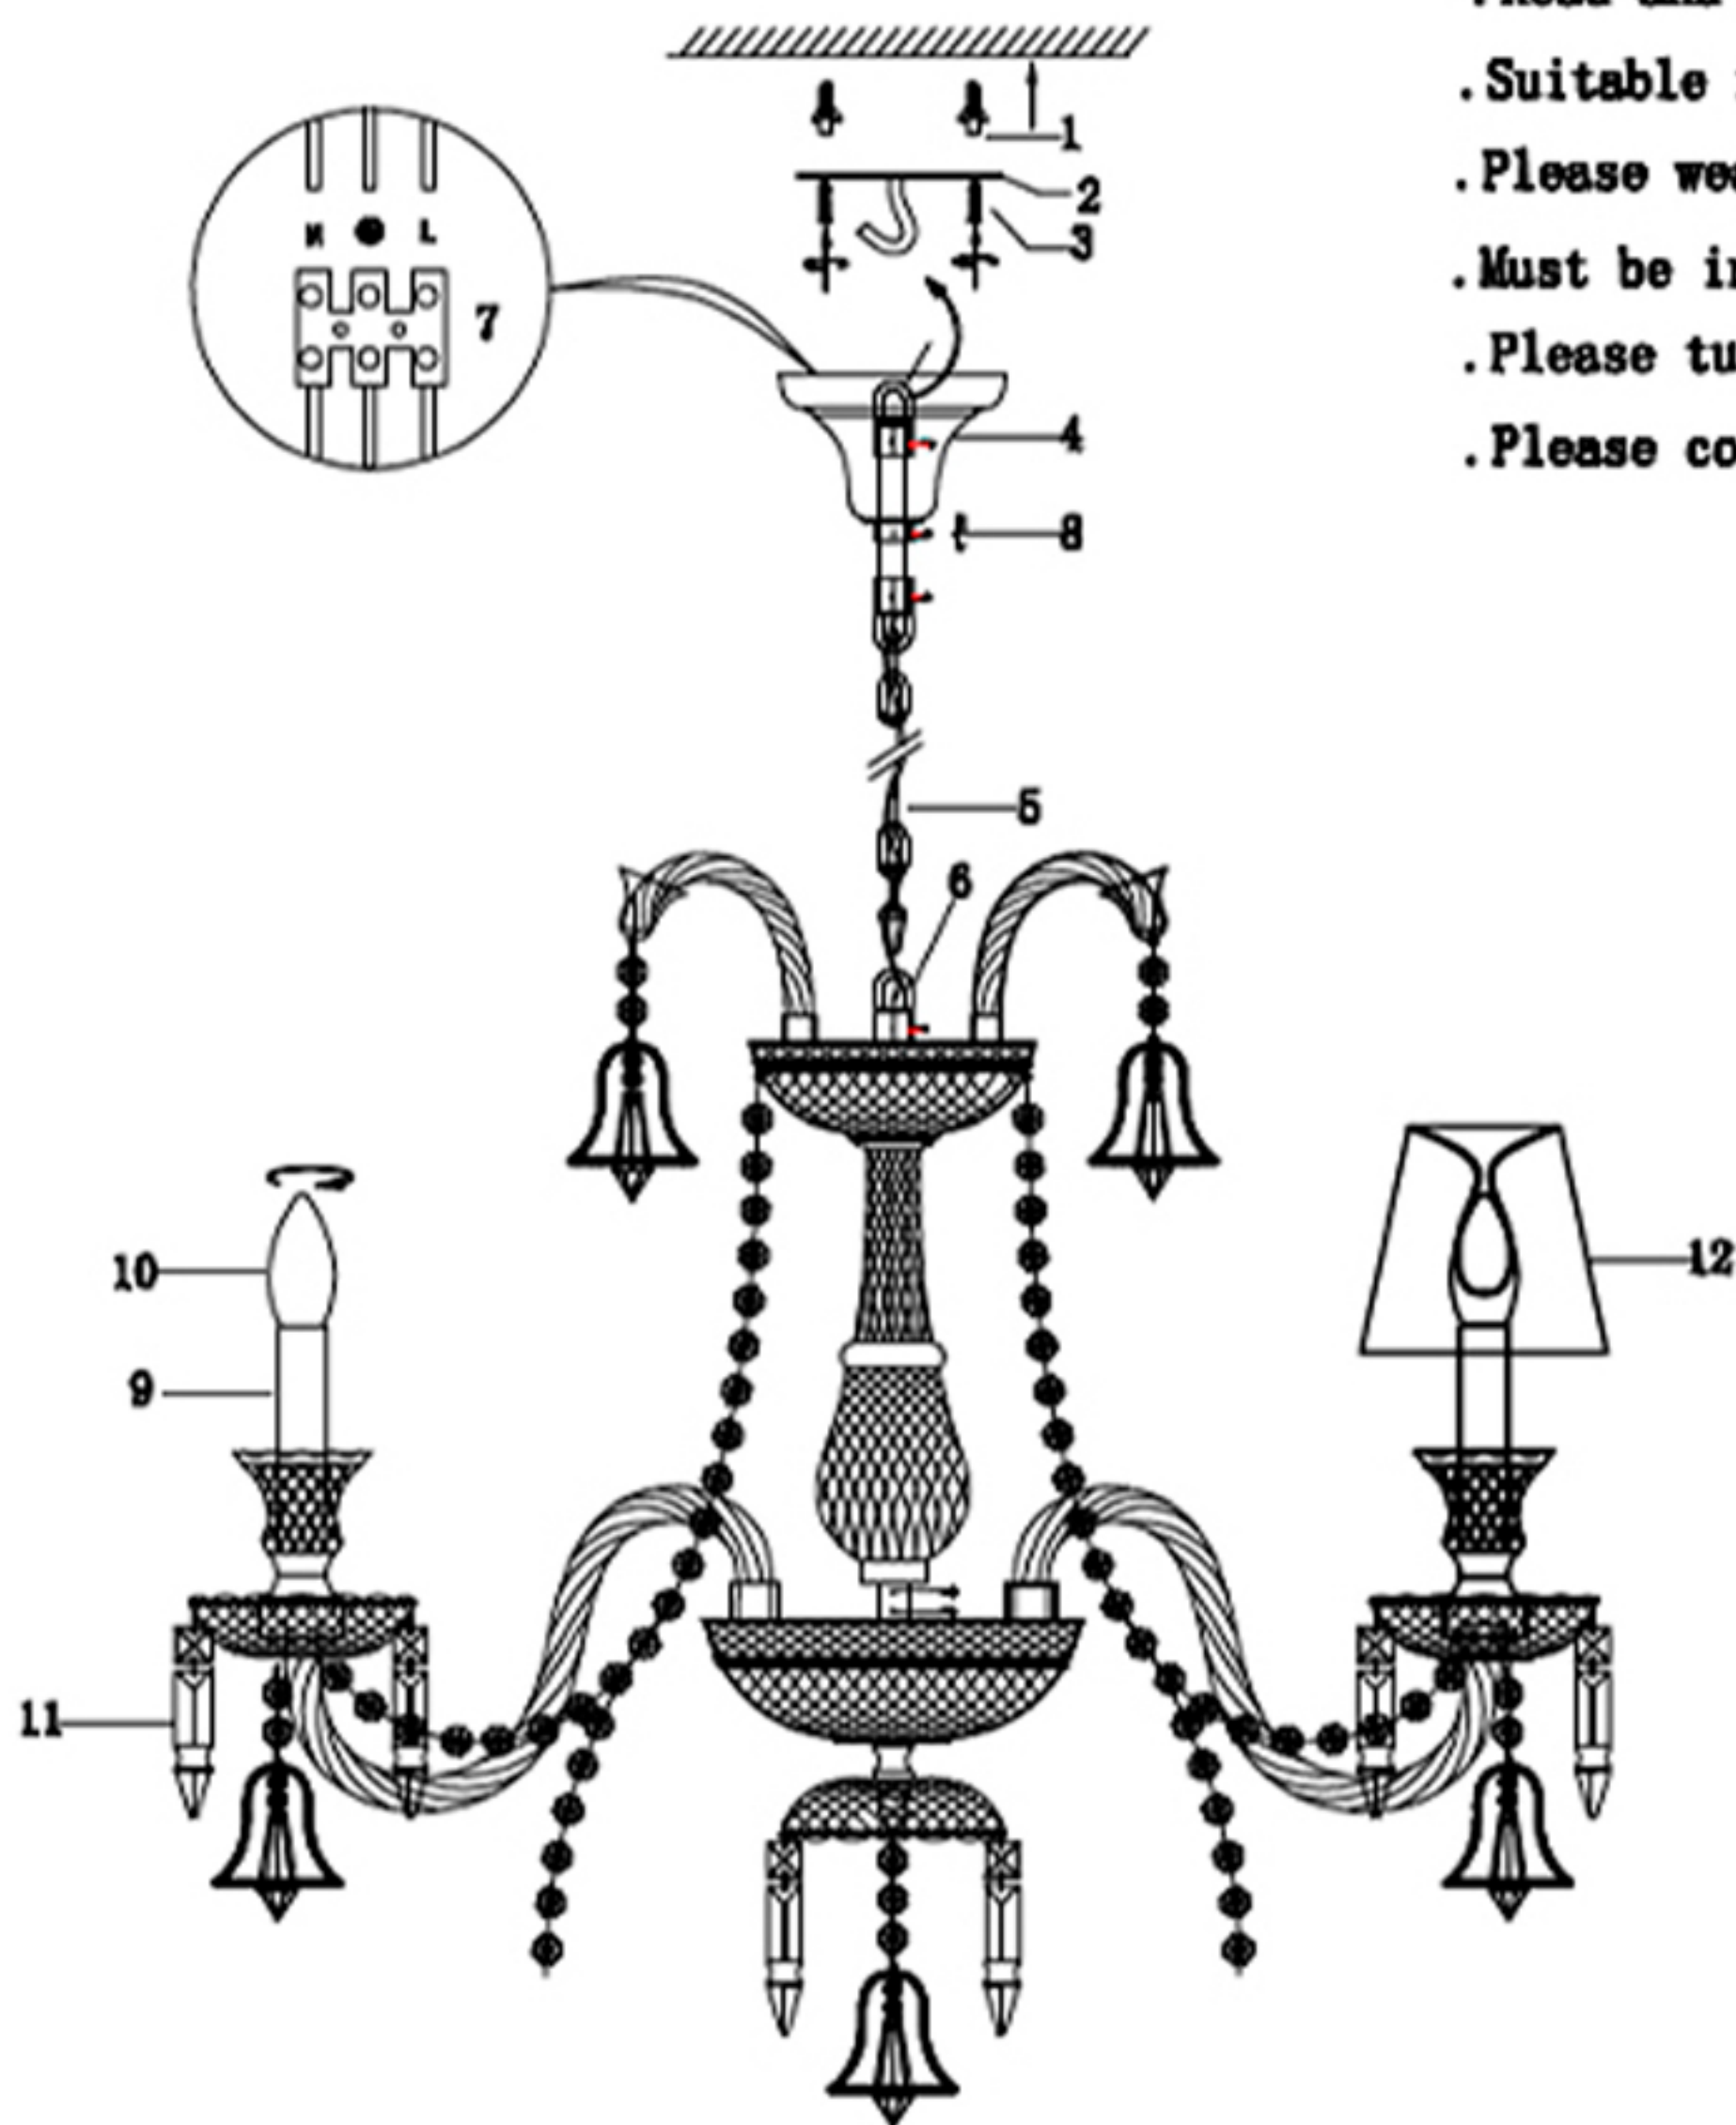

## Specification of installation

In order to ensure safety use, please notice the following items:

- . Read and understand the whole Specification.
- . Suitable for the use of 220~240v and 50~60Hz.
- . Please wear gloves as installment and avoid rot on the surface of plating.
- . Must be installed on the fixed places and be checked annually.
- . Please turn off the lighting source by soft cloth as cleaning prohibited to use of rotted detergent.
- . Please connect with the local sales service centhr when there are any abnormality.

- 1: Wall anchor
- 2: Mounting
- 3: Self-tapping screw
- 4: Bell, Derrick
- 5: Chain hoist
- 6: Lamp
- 7: Terminal
- 8: Screw
- 9: Casing
- 10: E14 bulb
- 11: Crystal
- 12: Chimney

### CEILING PAN SIZE

### FIXTURE SIZE:

Наименование товара: PRINCESS SP8

W75\*H165CM

Наименование товара: PRINCESS SP8