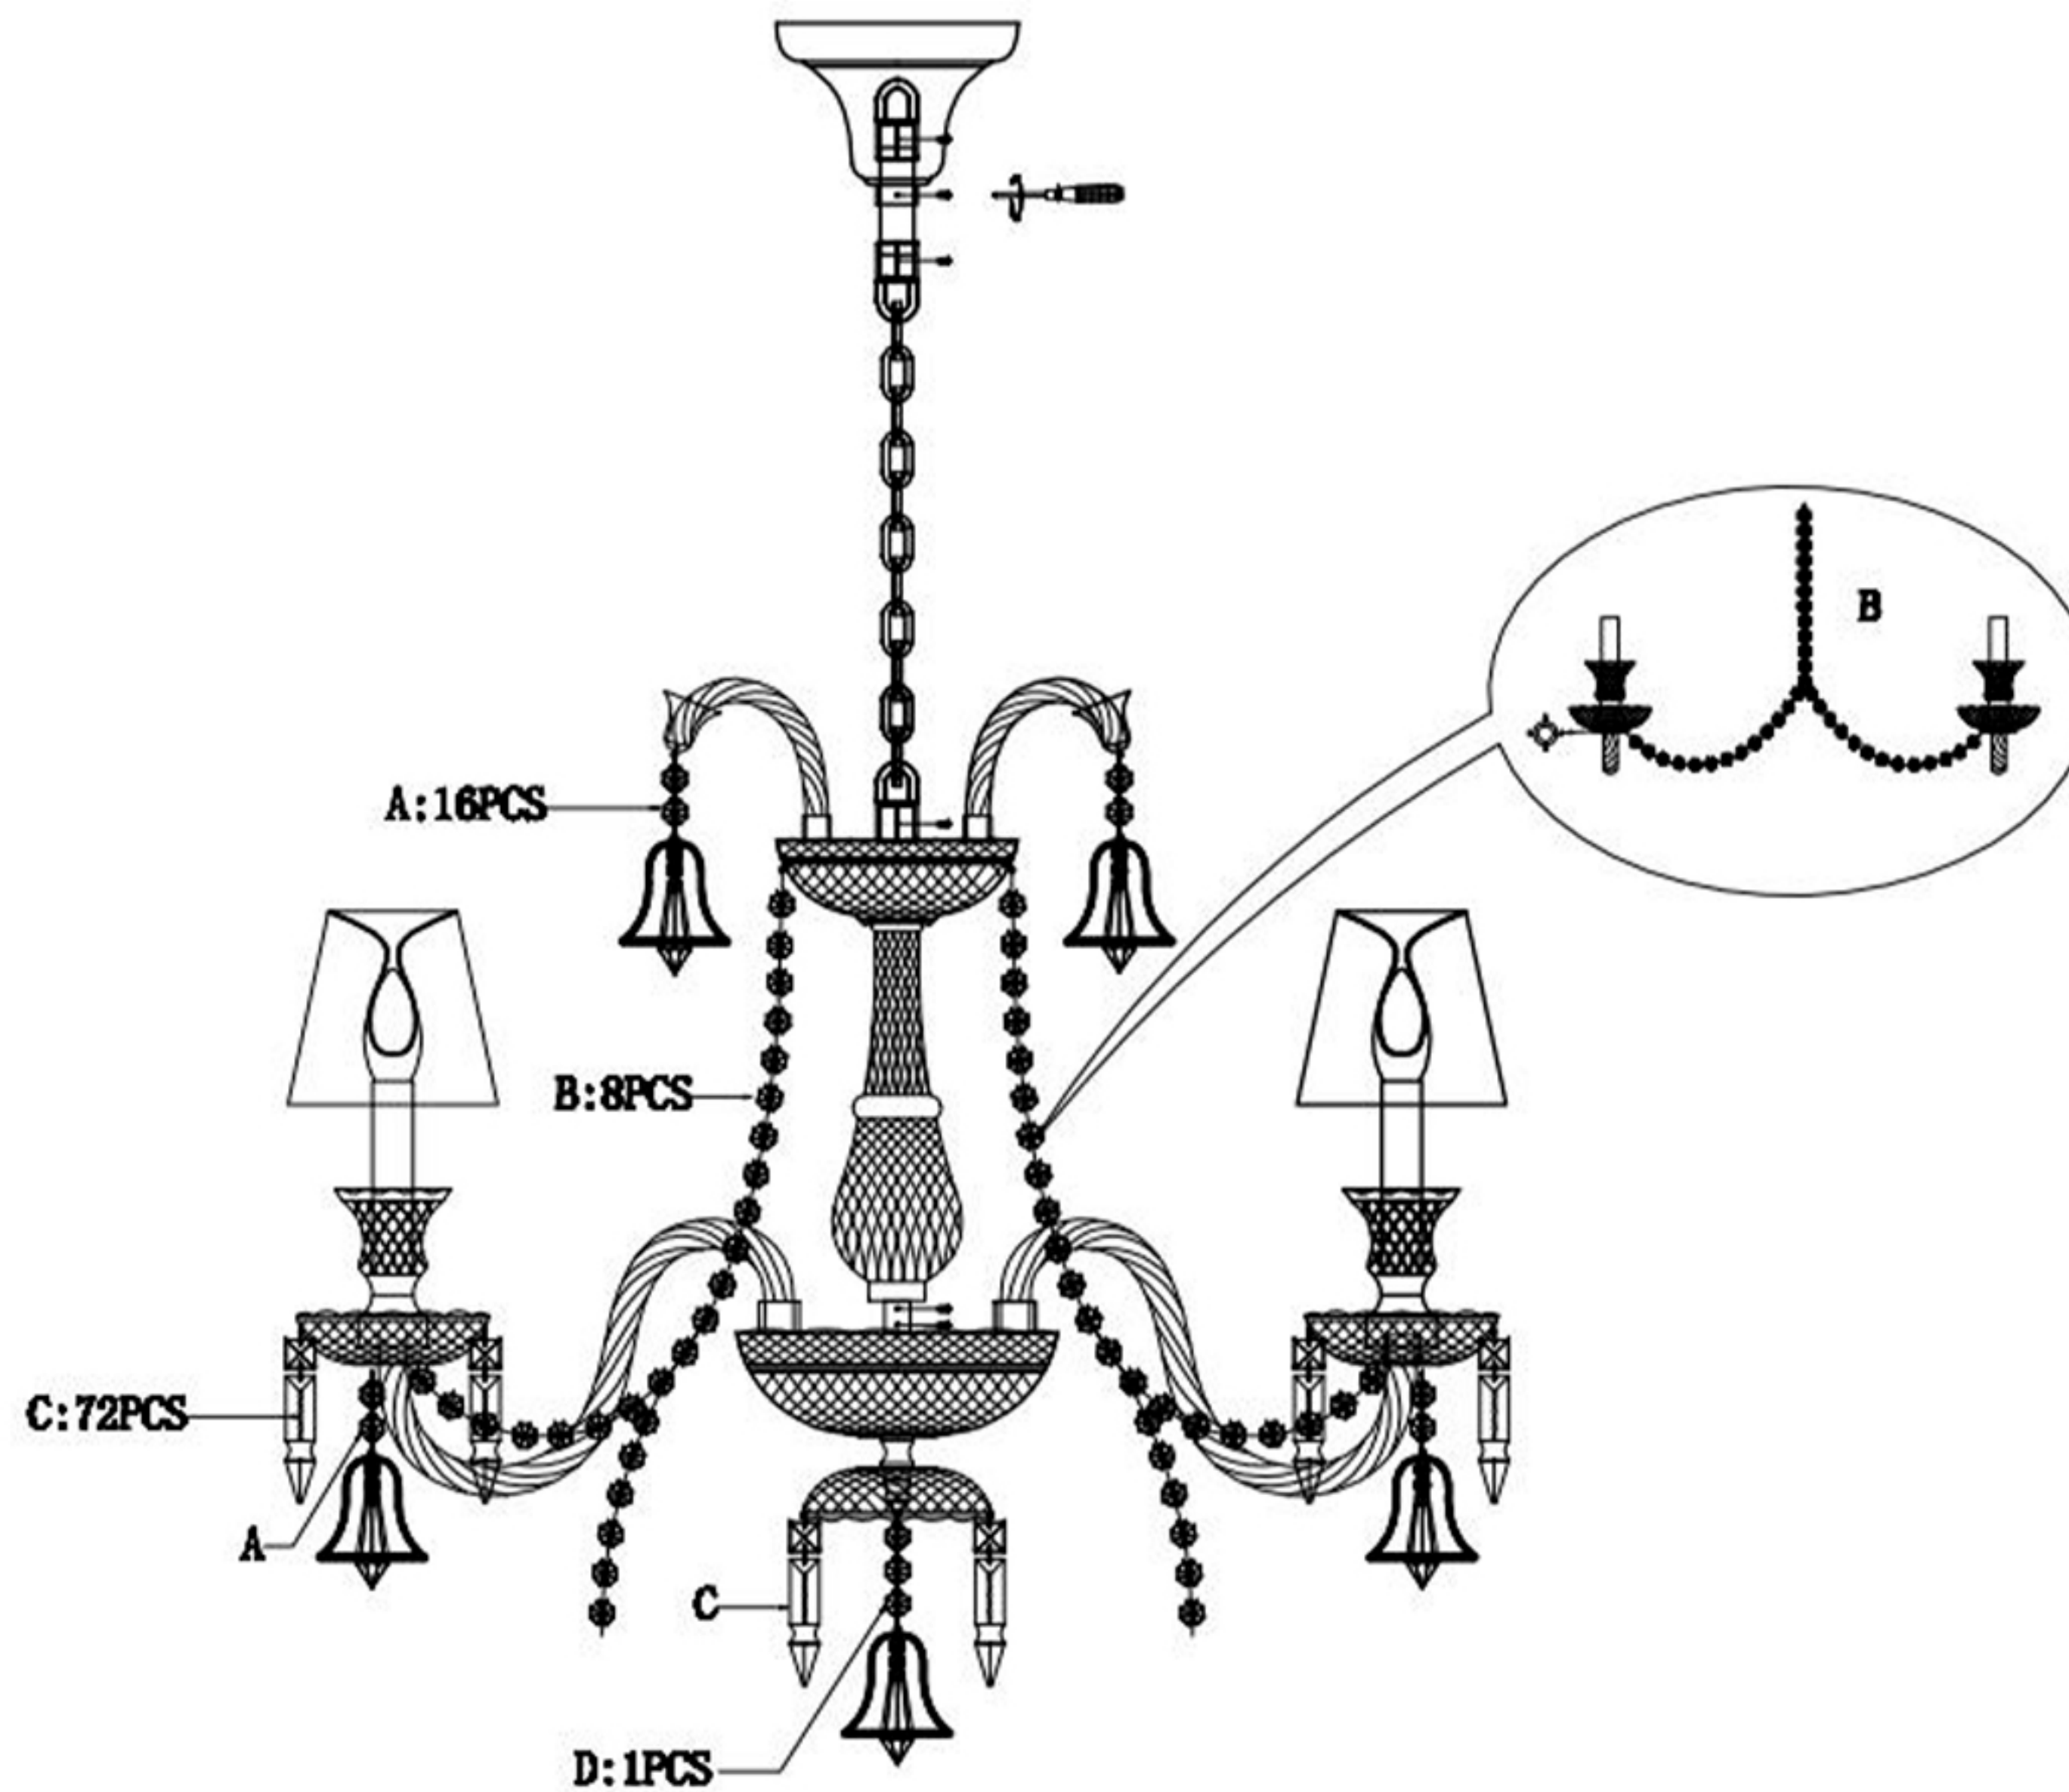

## Specification of installation

In order to ensure safety use, please notice the following items:

- . Read and understand the whole Specification.
- . Suitable for the use of 220~240v and 50~60Hz.
- . Please wear gloves as installment and avoid rot on the surface of plating.
- . Must be installed on the fixed places and be checked annually.
- . Please turn off the lighting source by soft cloth as cleaning prohibited to use of rotted detergent.
- . Please connect with the local sales service centhr when there are any abnormality.

- 1: Wall anchor
- 2: Mounting
- 3: Self-tapping screw
- 4: Bell, Derrick
- 5: Chain hoist
- 6: Lamp
- 7: Terminal
- 8: Screw
- 9: Casing
- 10: E14 bulb
- 11: Crystal
- 12: Chimney

### CEILING PAN SIZE

### FIXTURE SIZE:

Наименование товара: PRINCESS SP8

W75\*H165CM

Наименование товара: PRINCESS SP8