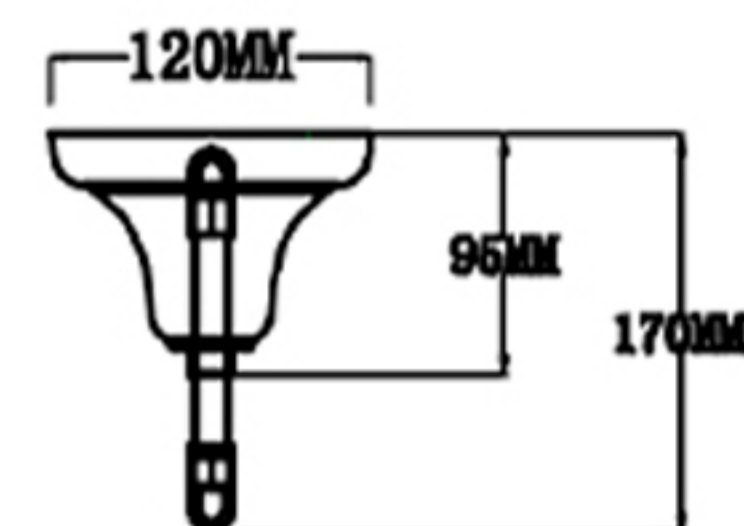

## Specification of installation

In order to ensure safety use, please notice the following items:

- . Read and understand the whole Specification.
- . Suitable for the use of 220~240v and 50~60Hz.
- . Please wear gloves as installment and avoid rot on the surface of plating.
- . Must be installed on the fixed places and be checked annually.
- . Please turn off the lighting source by soft cloth as cleaning prohibited to use of rotted detergent.
- . Please connect with the local sales service centhr when there are any abnormality.

- 1: Wall anchor
- 2: Mounting
- 3: Self-tapping screw
- 4: Bell, Derrick
- 5: Chain hoist
- 6: Lamp
- 7: Terminal
- 8: Screw
- 9: Casing
- 10: E14 bulb
- 11: Crystal
- 12: Chimney

### CEILING PAN SIZE

### FIXTURE SIZE:

Наименование товара: PRINCESS SP8

W75\*H165CM

Наименование товара: PRINCESS SP8