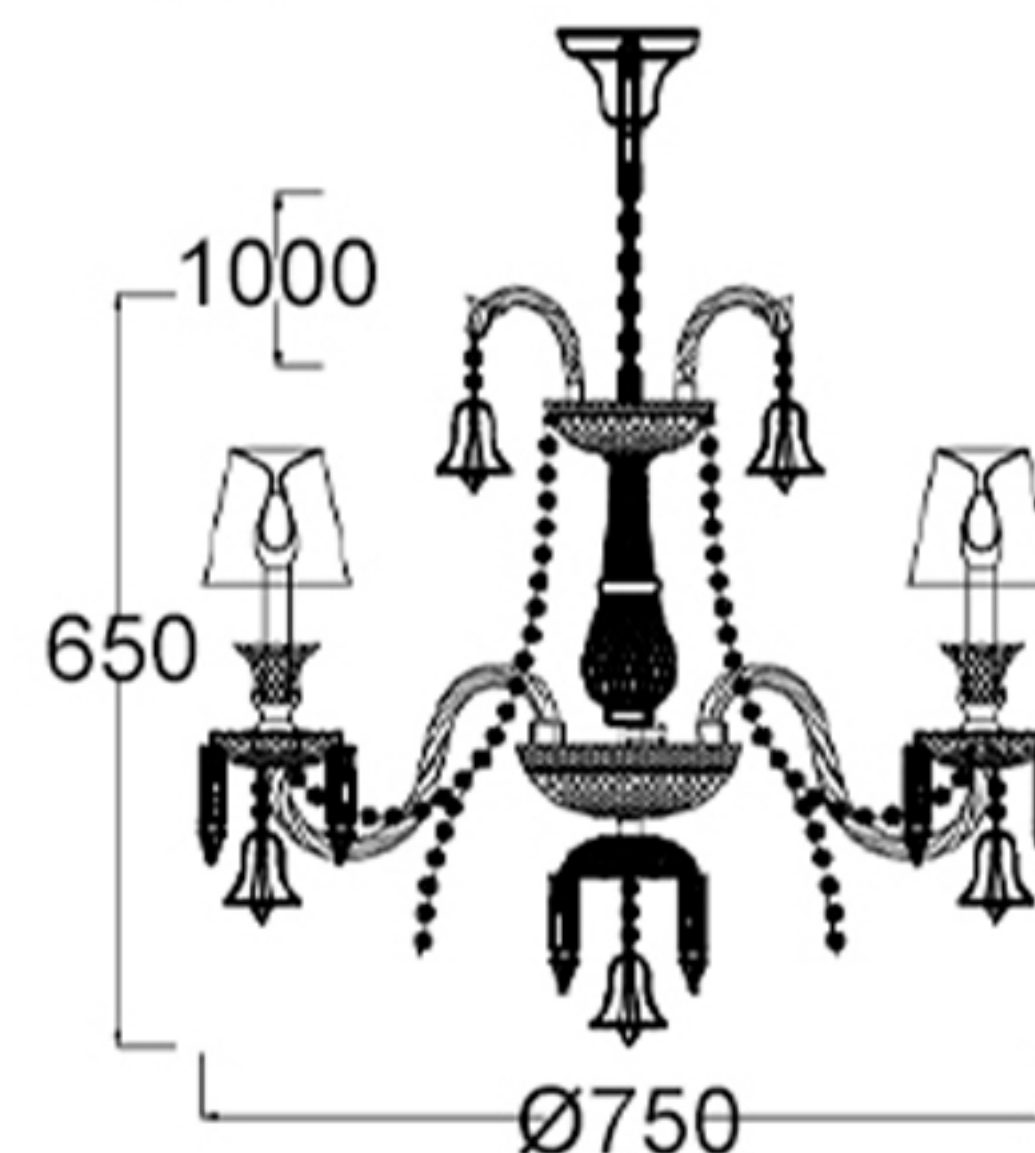

## Specification of installation

In order to ensure safety use, please notice the following items:

- . Read and understand the whole Specification.
- . Suitable for the use of 220~240v and 50~60Hz.
- . Please wear gloves as installment and avoid rot on the surface of plating.
- . Must be installed on the fixed places and be checked annually.
- . Please turn off the lighting source by soft cloth as cleaning prohibited to use of rotted detergent.
- . Please connect with the local sales service centhr when there are any abnormality.

- 1: Wall anchor
- 2: Mounting
- 3: Self-tapping screw
- 4: Bell, Derrick
- 5: Chain hoist
- 6: Lamp
- 7: Terminal
- 8: Screw
- 9: Casing
- 10: E14 bulb
- 11: Crystal
- 12: Chimney

### CEILING PAN SIZE

### FIXTURE SIZE:

Наименование товара: PRINCESS SP8

W75\*H165CM

Наименование товара: PRINCESS SP8